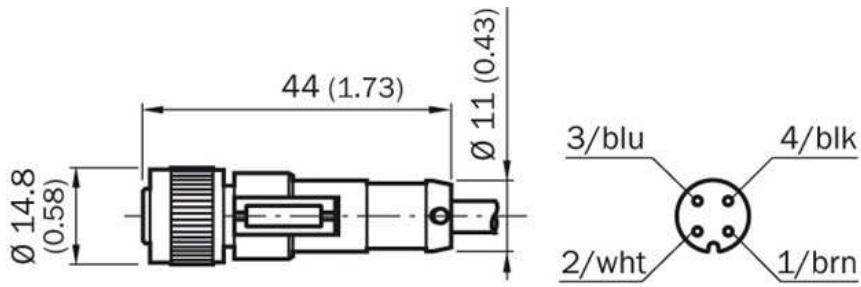

Dimensional drawing