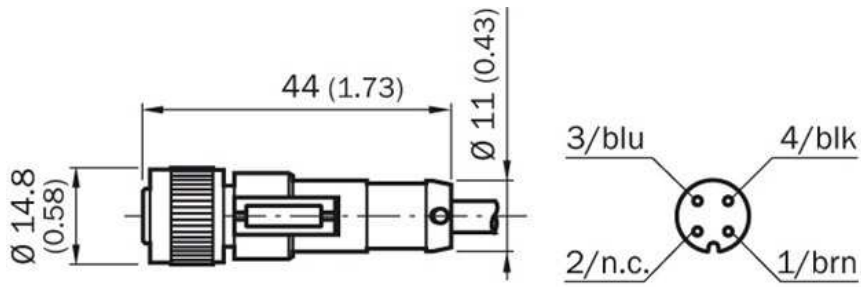

Dimensional drawing