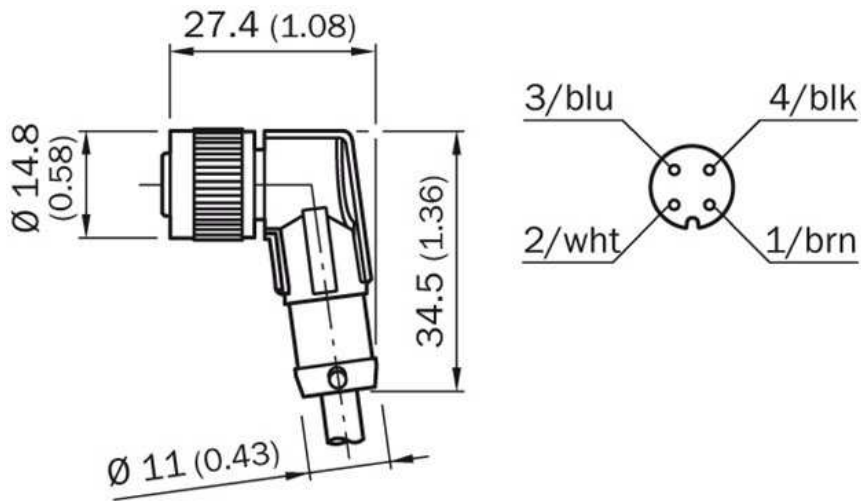

Dimensional drawing