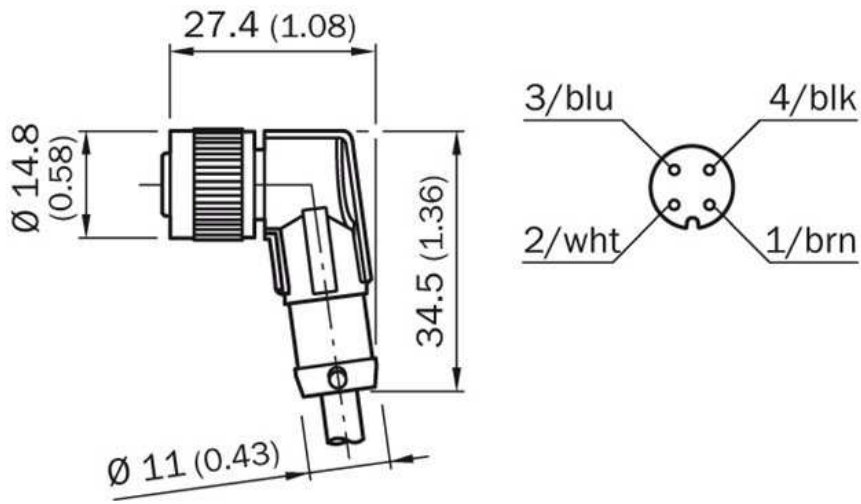

Dimensional drawing