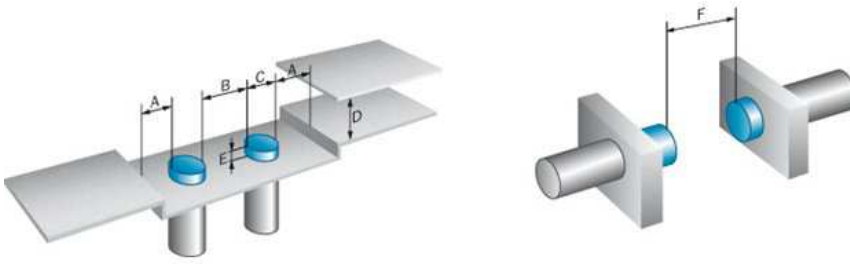

1) Without load 2) U_b and T_a constant 3) Of Sr 4) +100 °C for 15 minutes

Reduction factors

Note:	The values are reference values which may vary
Stainless steel (V2A, 304):	Ca. 0.8
Copper (Cu):	Ca. 0.33
Aluminum (Al):	Ca. 0.4
Brass (Br):	Ca. 0.5

Installation note

A:	12 mm
B:	24 mm
C:	12 mm
D:	12 mm
E:	6 mm
F:	32 mm
Remark:	Associated graphic see "Installation"

Installation note

Dimensional drawing

All dimensions in mm (inch)

Connection diagram

Connection type