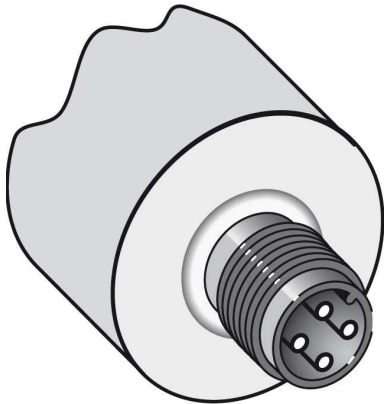

¹⁾ According to EN 60529 ²⁾ According to EN40050 ³⁾ With gold plated contact pins

Mechanics/electronics

Supply voltage:	10 V ... 30 V
Residual ripple:	≤ 10 %
Voltage drop:	≤ 2 V
Power consumption:	≤ 15 mA ¹⁾
Time delay before availability:	Ca. 50 ms

Installation note

A:	12 mm
B:	24 mm
C:	12 mm
D:	12 mm
E:	6 mm
F:	32 mm
Remark:	Associated graphic see "Installation"

Installation note

Dimensional drawing

All dimensions in mm (inch)

Connection diagram

Connection type