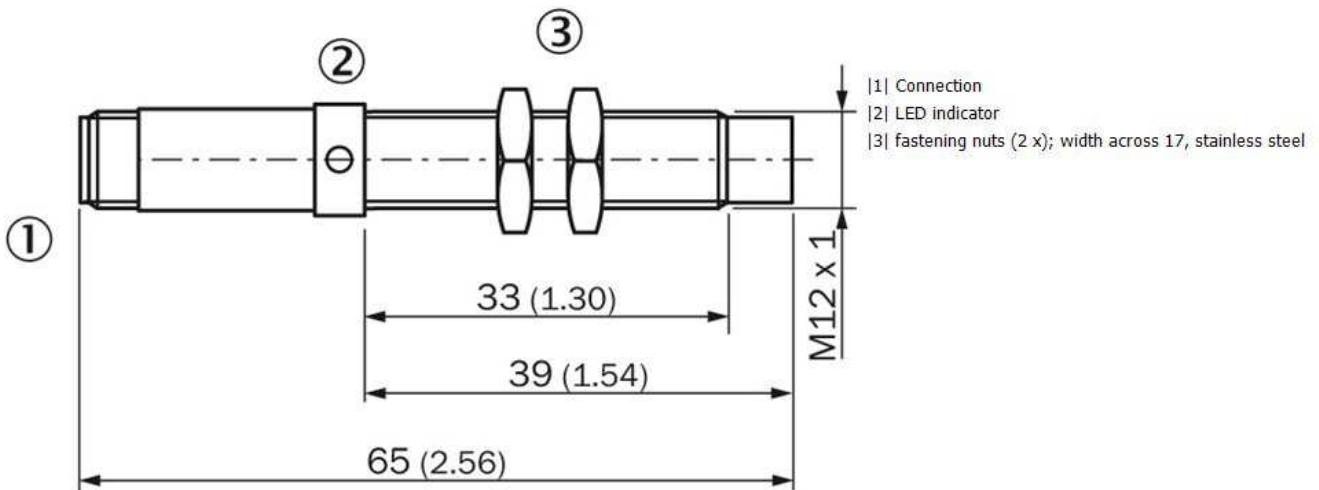

Hysteresis:	1 % ... 20 %
Repeatability:	5 % ^{2) 3)}
Temperature drift (of Sr):	± 10 %
EMC:	According to EN 60947-5-2
Output current I _a :	≤ 200 mA
Short-circuit protection:	✓
Reverse polarity protection:	✓
Power-up pulse protection:	✓
Shock and vibration resistance:	30 g, 11 ms/10 Hz ... 55 Hz, 1 mm
Ambient temperature operation:	-40 °C ... 80 °C ⁴⁾
Housing material:	Stainless steel, Stainless steel V4A (1.4404, 316L)
Housing cap material:	PPS
Housing length:	65 mm
Thread length:	33 mm
Tightening torque, max.:	20 Nm

Installation note

A:	12 mm
B:	24 mm
C:	12 mm
D:	12 mm
E:	6 mm
F:	32 mm
Remark:	Associated graphic see "Installation"

Installation note

Dimensional drawing

All dimensions in mm (inch)

Connection diagram

Connection type