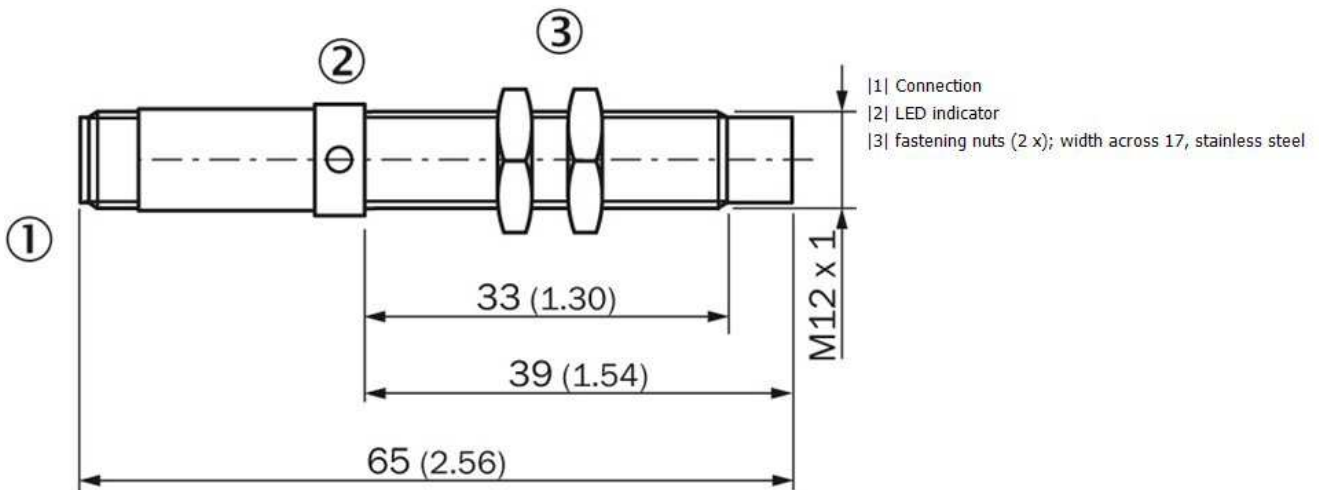

Features

Design:	Cylindrical
Thread size:	M12 x 1
Sensing range Sn:	4 mm
Assured sensing range Sa:	3.24 mm
Installation type:	Non-flush
Switching frequency:	2,000 Hz
Output type:	NPN
Output function:	Complementary
Electrical wiring:	DC 4-wire
Enclosure rating::	IP 68, IP 69K ^{1) 2)}
Electrical connection:	Connector M12, 4-pin ³⁾

Hysteresis:	1 % ... 20 %
Repeatability:	5 % ^{2) 3)}
Temperature drift (of Sr):	± 10 %
EMC:	According to EN 60947-5-2
Output current I _a :	≤ 200 mA
Short-circuit protection:	✓
Reverse polarity protection:	✓
Power-up pulse protection:	✓
Shock and vibration resistance:	30 g, 11 ms/10 Hz ... 55 Hz, 1 mm
Ambient temperature operation:	-40 °C ... 80 °C ⁴⁾
Housing material:	Stainless steel, Stainless steel V4A (1.4404, 316L)
Housing cap material:	PPS
Housing length:	65 mm
Thread length:	33 mm
Tightening torque, max.:	20 Nm

Installation note

A:	12 mm
B:	24 mm
C:	12 mm
D:	12 mm
E:	6 mm
F:	32 mm
Remark:	Associated graphic see "Installation"

Installation note

Dimensional drawing

All dimensions in mm (inch)

Connection diagram

Connection type