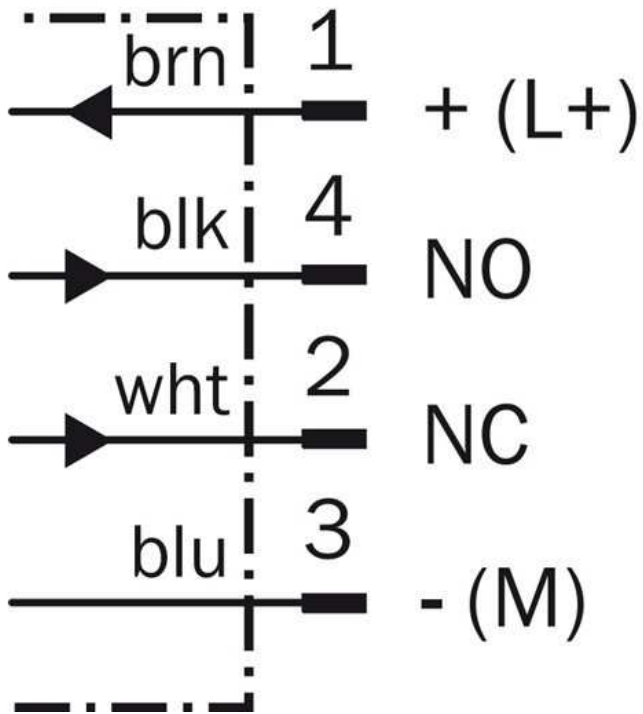

¹⁾ According to EN 60529 ²⁾ According to EN40050 ³⁾ With gold plated contact pins

Mechanics/electronics

Supply voltage:	10 V ... 30 V
Residual ripple:	≤ 10 %
Voltage drop:	≤ 2 V
Power consumption:	≤ 15 mA ¹⁾
Time delay before availability:	Ca. 50 ms

1) Without load 2) U_b and T_a constant 3) Of Sr 4) +100 °C for 15 minutes

Reduction factors

Note:	The values are reference values which may vary
Stainless steel (V2A, 304):	Ca. 0.8
Copper (Cu):	Ca. 0.33
Aluminum (Al):	Ca. 0.4
Brass (Br):	Ca. 0.5

Installation note

A:	12 mm
B:	24 mm
C:	12 mm
D:	12 mm
E:	6 mm
F:	32 mm
Remark:	Associated graphic see "Installation"

Installation note

Dimensional drawing

All dimensions in mm (inch)

Connection diagram

Connection type