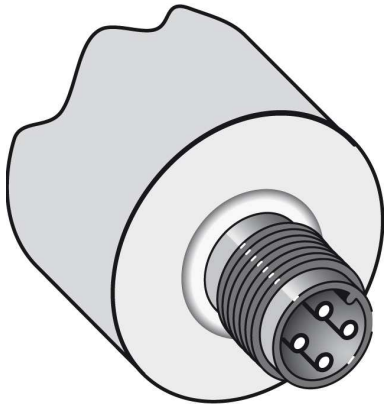

¹⁾ According to EN 60529 ²⁾ According to EN40050 ³⁾ With gold plated contact pins

Mechanics/electronics

Supply voltage:	10 V ... 30 V
Residual ripple:	≤ 10 %
Voltage drop:	≤ 2 V
Power consumption:	≤ 15 mA ¹⁾
Time delay before availability:	Ca. 50 ms

Installation note

A:	9 mm
B:	18 mm
C:	18 mm
D:	15 mm
E:	3.6 mm
F:	40 mm
Remark:	Associated graphic see "Installation"

Installation note

Dimensional drawing

All dimensions in mm (inch)

Connection diagram

Connection type