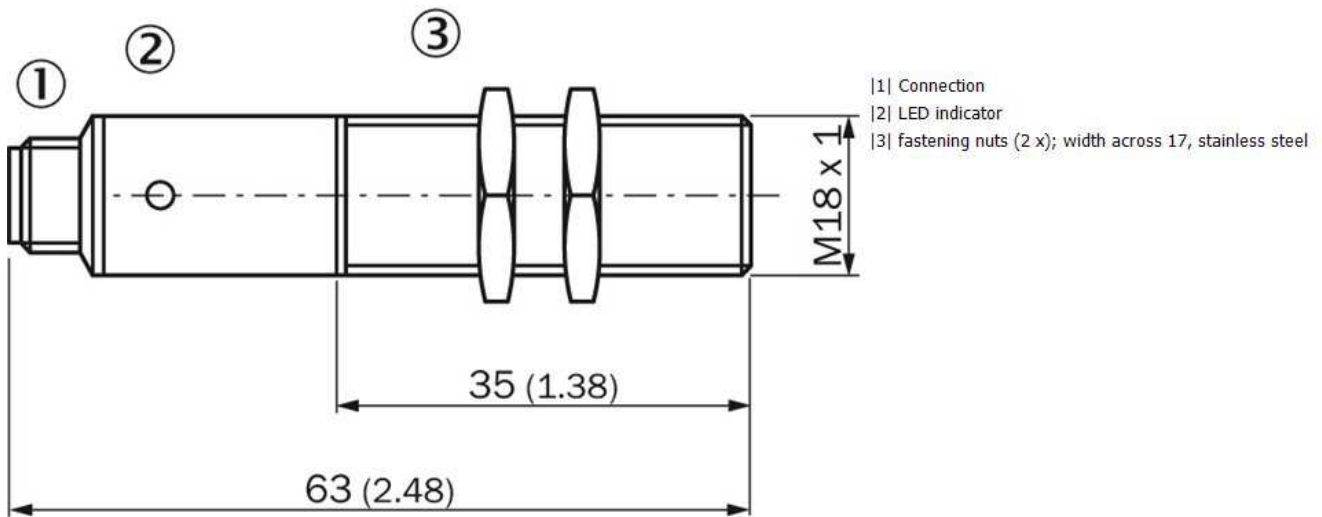

Installation note

A:	9 mm
B:	18 mm
C:	18 mm
D:	15 mm
E:	3.6 mm
F:	40 mm
Remark:	Associated graphic see "Installation"

Installation note

Dimensional drawing

All dimensions in mm (inch)

Connection diagram

Connection type