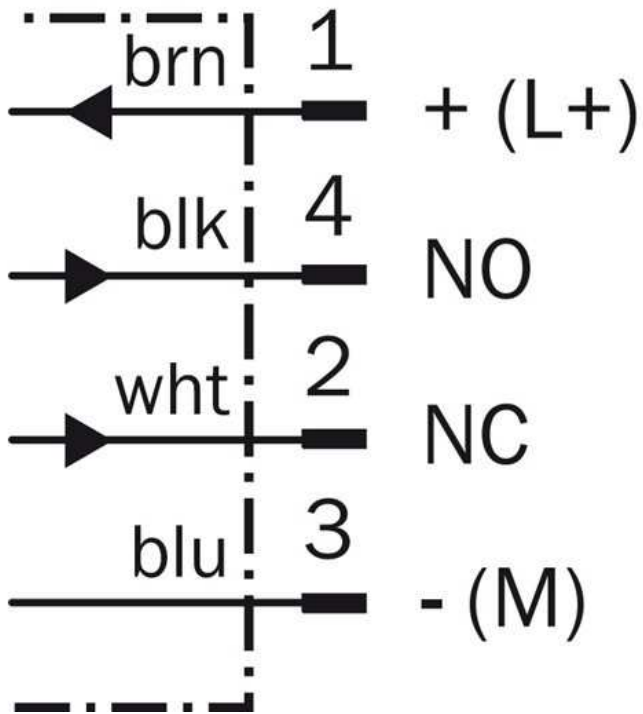

¹⁾ According to EN 60529 ²⁾ According to EN40050 ³⁾ With gold plated contact pins

Mechanics/electronics

Supply voltage:	10 V ... 30 V
Residual ripple:	≤ 10 %
Voltage drop:	≤ 2 V
Power consumption:	≤ 15 mA ¹⁾
Time delay before availability:	Ca. 50 ms

1) Without load 2) U_b and T_a constant 3) Of Sr 4) +100 °C for 15 minutes

Reduction factors

Note:	The values are reference values which may vary
Stainless steel (V2A, 304):	Ca. 0.7
Copper (Cu):	Ca. 0.25
Aluminum (Al):	Ca. 0.35
Brass (Br):	Ca. 0.4

Installation note

A:	9 mm
B:	18 mm
C:	18 mm
D:	15 mm
E:	3.6 mm
F:	40 mm
Remark:	Associated graphic see "Installation"

Installation note

Dimensional drawing

All dimensions in mm (inch)

Connection diagram

Connection type