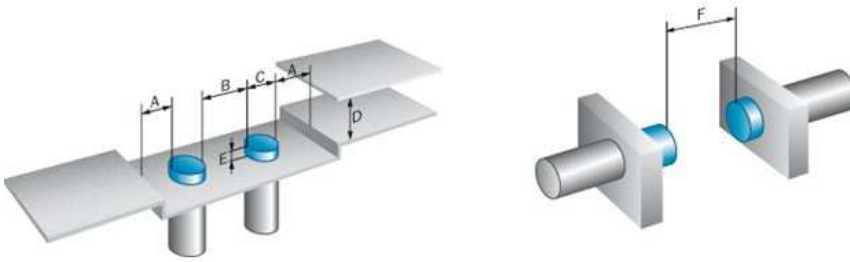

1) Without load 2) U_b and T_a constant 3) Of Sr 4) +100 °C for 15 minutes

Reduction factors

Note:	The values are reference values which may vary
Stainless steel (V2A, 304):	Ca. 0.75
Copper (Cu):	Ca. 0.33
Aluminum (Al):	Ca. 0.4
Brass (Br):	Ca. 0.45

Installation note

A:	12 mm
B:	24 mm
C:	12 mm
D:	24 mm
E:	12 mm
F:	64 mm
Remark:	Associated graphic see "Installation"

Installation note

Dimensional drawing

All dimensions in mm (inch)

Connection diagram

Connection type