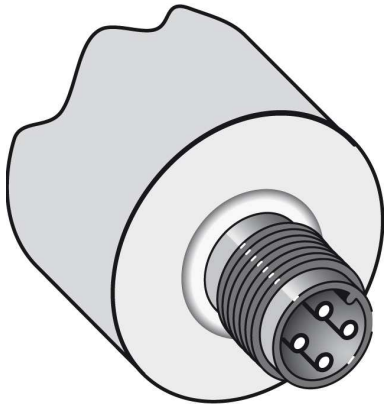

¹⁾ According to EN 60529 ²⁾ According to EN40050 ³⁾ With gold plated contact pins

Mechanics/electronics

Supply voltage:	10 V ... 30 V
Residual ripple:	≤ 10 %
Voltage drop:	≤ 2 V
Power consumption:	≤ 15 mA ¹⁾
Time delay before availability:	Ca. 50 ms

Installation note

A:	12 mm
B:	24 mm
C:	12 mm
D:	24 mm
E:	12 mm
F:	64 mm
Remark:	Associated graphic see "Installation"

Installation note

Dimensional drawing

All dimensions in mm (inch)

Connection diagram

Connection type