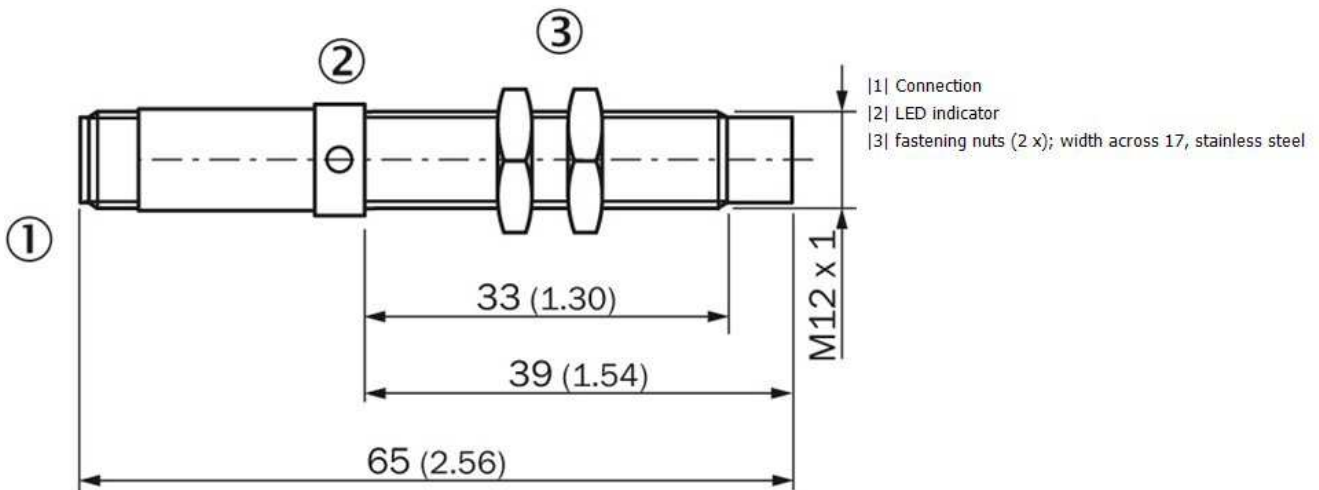

Hysteresis:	1 % ... 20 %
Repeatability:	5 % ^{2) 3)}
Temperature drift (of Sr):	± 10 %
EMC:	According to EN 60947-5-2
Output current I _a :	≤ 200 mA
Short-circuit protection:	✓
Reverse polarity protection:	✓
Power-up pulse protection:	✓
Shock and vibration resistance:	30 g, 11 ms/10 Hz ... 55 Hz, 1 mm
Ambient temperature operation:	-40 °C ... 80 °C ⁴⁾
Housing material:	Stainless steel, Stainless steel V4A (1.4404, 316L)
Housing cap material:	PPS
Housing length:	65 mm
Thread length:	33 mm
Tightening torque, max.:	20 Nm

Installation note

A:	12 mm
B:	24 mm
C:	12 mm
D:	24 mm
E:	12 mm
F:	64 mm
Remark:	Associated graphic see "Installation"

Installation note

Dimensional drawing

All dimensions in mm (inch)

Connection diagram

Connection type