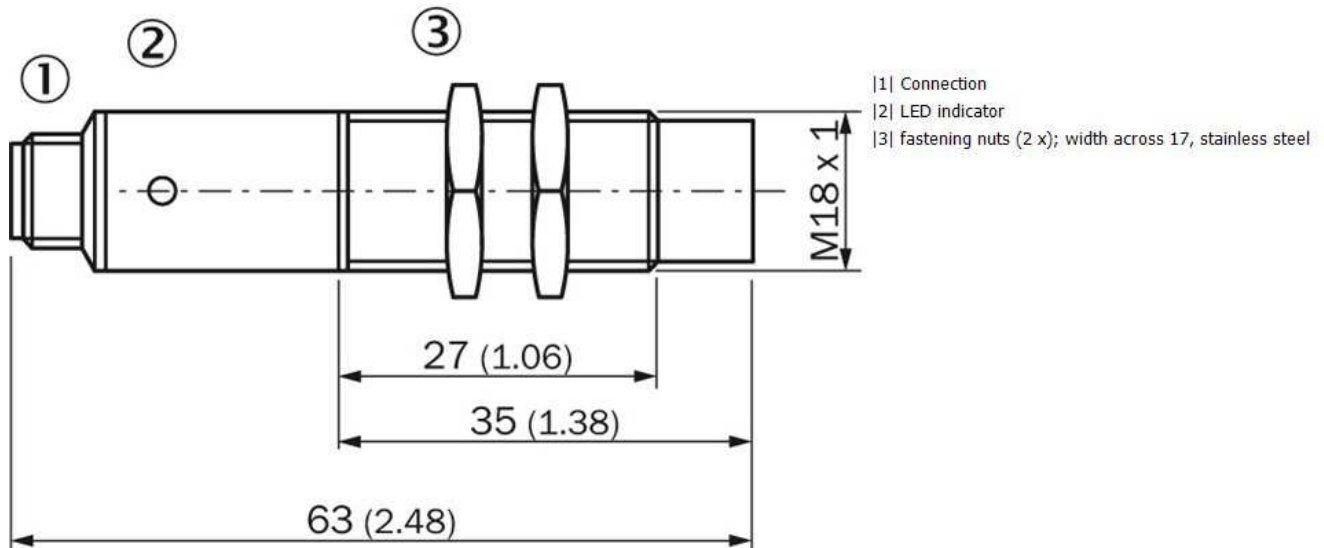

Hysteresis:	1 % ... 20 %
Repeatability:	5 % ^{2) 3)}
Temperature drift (of Sr):	± 10 %
EMC:	According to EN 60947-5-2
Output current I _a :	≤ 200 mA
Short-circuit protection:	✓
Reverse polarity protection:	✓
Power-up pulse protection:	✓
Shock and vibration resistance:	30 g, 11 ms/10 Hz ... 55 Hz, 1 mm
Ambient temperature operation:	-40 °C ... 80 °C ⁴⁾
Housing material:	Stainless steel, Stainless steel V4A (1.4404, 316L)
Housing cap material:	PPS
Housing length:	63 mm
Thread length:	27 mm
Tightening torque, max.:	50 Nm

Installation note

A:	18 mm
B:	36 mm
C:	18 mm
D:	24 mm
E:	12 mm
F:	64 mm
Remark:	Associated graphic see "Installation"

Installation note

Dimensional drawing

All dimensions in mm (inch)

Connection diagram

Connection type