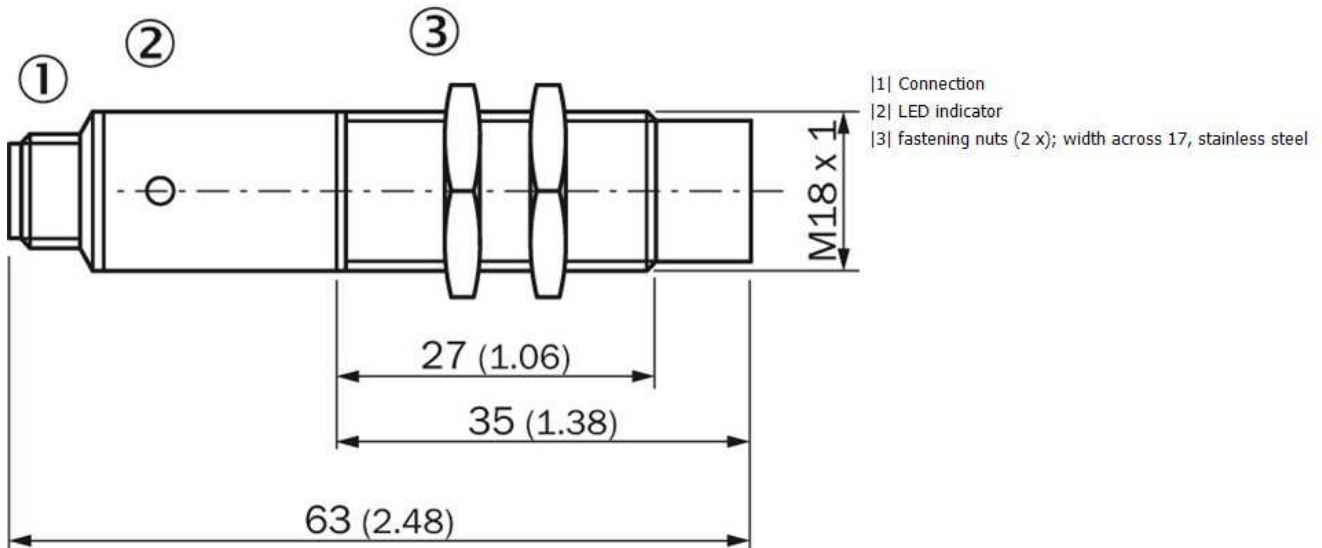

Hysteresis:	1 % ... 20 %
Repeatability:	5 % ^{2) 3)}
Temperature drift (of Sr):	± 10 %
EMC:	According to EN 60947-5-2
Output current I _a :	≤ 200 mA
Short-circuit protection:	✓
Reverse polarity protection:	✓
Power-up pulse protection:	✓
Shock and vibration resistance:	30 g, 11 ms/10 Hz ... 55 Hz, 1 mm
Ambient temperature operation:	-40 °C ... 80 °C ⁴⁾
Housing material:	Stainless steel, Stainless steel V4A (1.4404, 316L)
Housing cap material:	PPS
Housing length:	63 mm
Thread length:	27 mm
Tightening torque, max.:	50 Nm

Installation note

A:	18 mm
B:	36 mm
C:	18 mm
D:	24 mm
E:	12 mm
F:	64 mm
Remark:	Associated graphic see "Installation"

Installation note

Dimensional drawing

All dimensions in mm (inch)

Connection diagram

Connection type