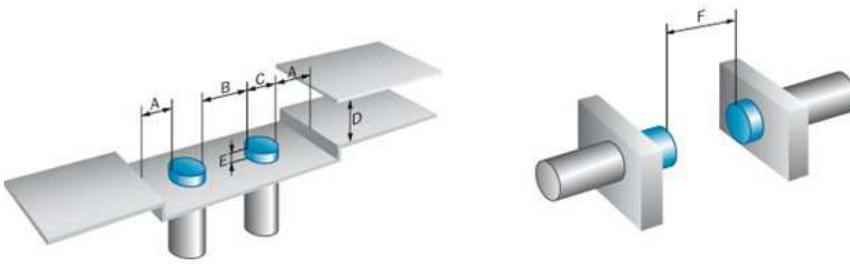

1) Without load 2) U_b and T_a constant 3) Of Sr 4) +100 °C for 15 minutes

Reduction factors

Note:	The values are reference values which may vary
Stainless steel (V2A, 304):	Ca. 0.65
Copper (Cu):	Ca. 0.3
Aluminum (Al):	Ca. 0.38
Brass (Br):	Ca. 0.42

Installation note

A:	18 mm
B:	36 mm
C:	18 mm
D:	36 mm
E:	16 mm
F:	96 mm
Remark:	Associated graphic see "Installation"

Installation note

Dimensional drawing

All dimensions in mm (inch)

Connection diagram

Connection type