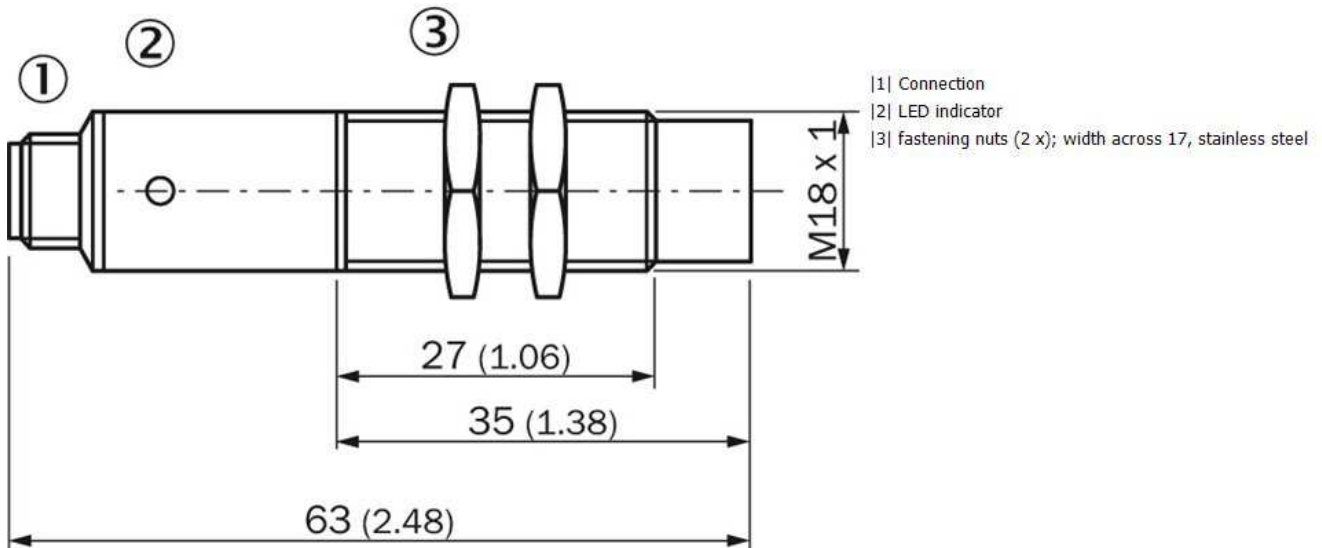

Hysteresis:	1 % ... 20 %
Repeatability:	5 % ^{2) 3)}
Temperature drift (of Sr):	± 10 %
EMC:	According to EN 60947-5-2
Output current I _a :	≤ 200 mA
Short-circuit protection:	✓
Reverse polarity protection:	✓
Power-up pulse protection:	✓
Shock and vibration resistance:	30 g, 11 ms/10 Hz ... 55 Hz, 1 mm
Ambient temperature operation:	-40 °C ... 80 °C ⁴⁾
Housing material:	Stainless steel, Stainless steel V4A (1.4404, 316L)
Housing cap material:	PPS
Housing length:	63 mm
Thread length:	27 mm
Tightening torque, max.:	50 Nm

Installation note

A:	18 mm
B:	36 mm
C:	18 mm
D:	36 mm
E:	16 mm
F:	96 mm
Remark:	Associated graphic see "Installation"

Installation note

Dimensional drawing

All dimensions in mm (inch)

Connection diagram

Connection type