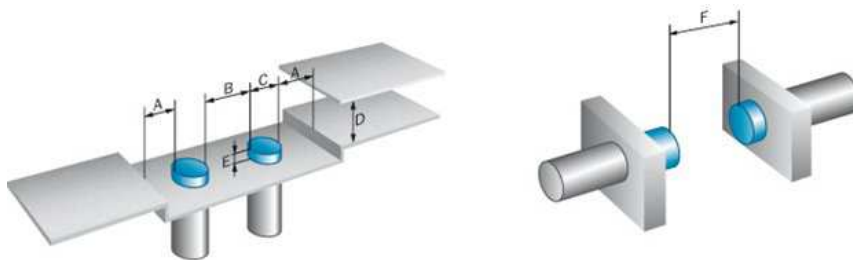

Hysteresis:	1 % ... 15 %
Repeatability:	$\leq 5\%$ ^{4) 5)}
Temperature drift (of Sr):	$\pm 10\%$
EMC:	According to EN 60947-5-2
Output current I_a:	$\leq 200\text{ mA}$
Cable material:	PVC
Conductor cross-section:	0.34 mm²
Cable diameter:	5 mm
Short-circuit protection:	✓
Reverse polarity protection:	✓
Power-up pulse protection:	✓
Shock and vibration resistance:	30 g, 11 ms/10 ... 55 Hz, 1 mm
Ambient temperature operation:	-25 °C ... 70 °C
Housing material:	Metal, Chrome-plated brass
Housing cap material:	Plastic, PBTP
Housing length:	50 mm
Thread length:	40 mm
Tightening torque, max.:	25 Nm

1) Of V_S 2) At I_a max 3) Without load 4) Of Sr 5) UB = 20 V DC ... 30 V DC, TA = 23 °C ± 5 °C

Installation note

Remark: Associated graphic see "Installation"

Installation note non-flush installation