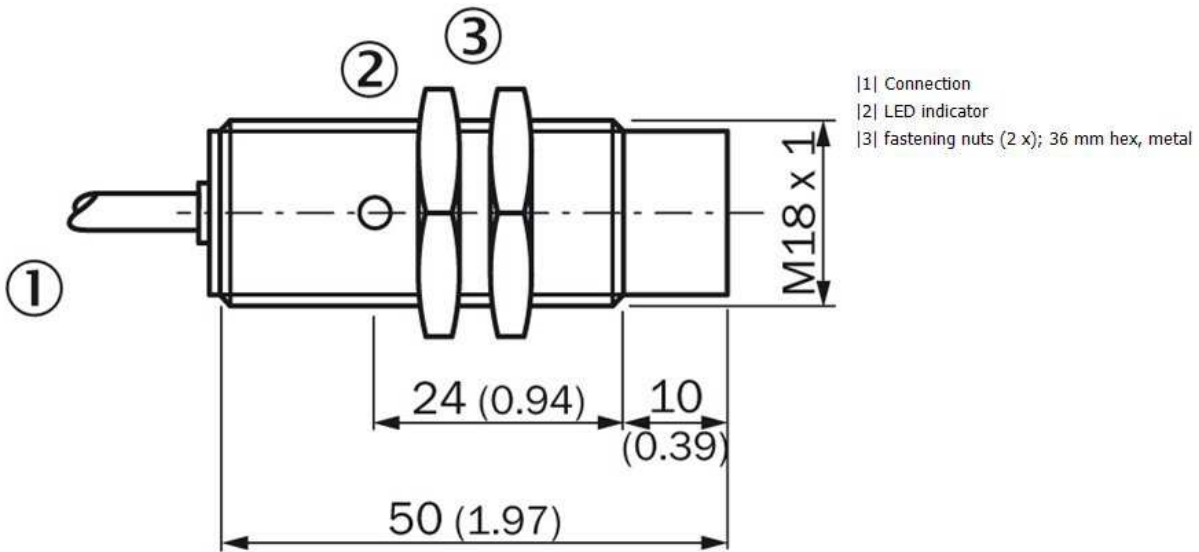

Hysteresis:	1 % ... 15 %
Repeatability:	$\leq 5\%$ ^{4) 5)}
Temperature drift (of Sr):	$\pm 10\%$
EMC:	According to EN 60947-5-2
Output current I _a :	$\leq 200\text{ mA}$
Cable material:	PVC
Conductor cross-section:	0.34 mm ²
Cable diameter:	5 mm
Short-circuit protection:	✓
Reverse polarity protection:	✓
Power-up pulse protection:	✓
Shock and vibration resistance:	30 g, 11 ms/10 ... 55 Hz, 1 mm
Ambient temperature operation:	-25 °C ... 70 °C
Housing material:	Metal, Chrome-plated brass
Housing cap material:	Plastic, PBTP
Housing length:	50 mm
Thread length:	40 mm
Tightening torque, max.:	25 Nm

1) Of V_S 2) At I_a max 3) Without load 4) Of Sr 5) UB = 20 V DC ... 30 V DC, TA = 23 °C ± 5 °C

Installation note

Remark: Associated graphic see "Installation"

Installation note non-flush installation

Dimensional drawing