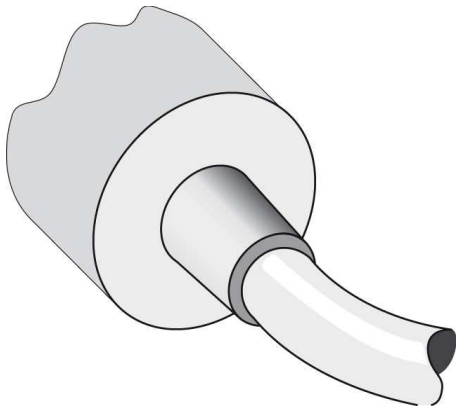

Connection type