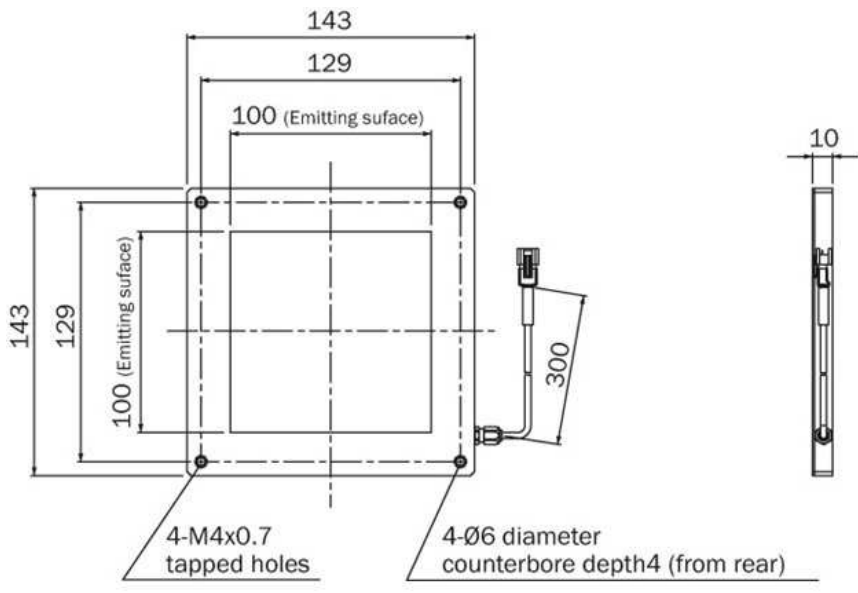

Dimensional drawing