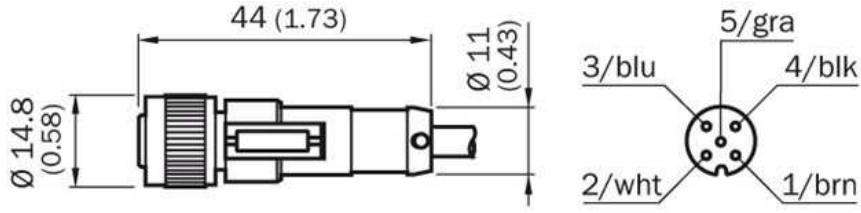

Dimensional drawing