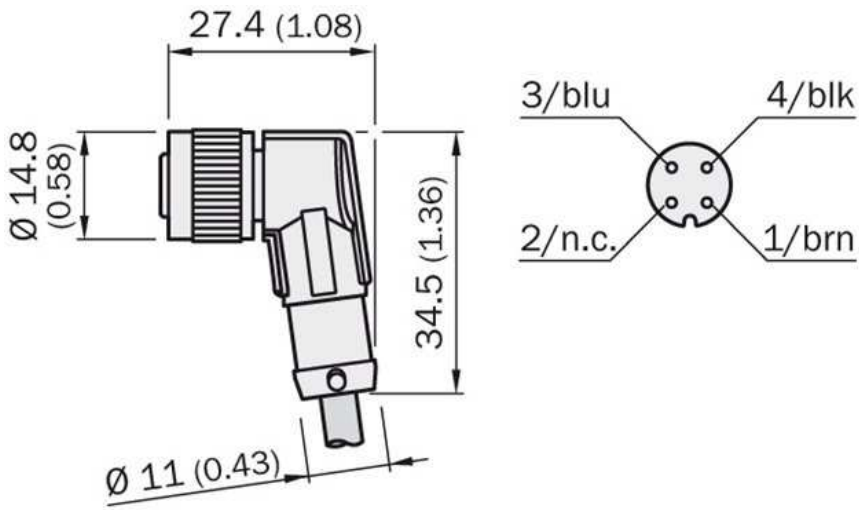

Dimensional drawing