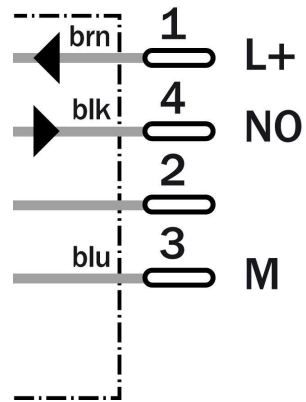

Inductive proximity sensors
Inductive sensor, DC 3-wire

IM12-04BPS-ZR0

Model Name > [IM12-04BPS-ZR0](#)
Part No. > [6036807](#)

Product features

Series:	IM12
Max. sensing range:	4 mm
Installation in metal:	Flush
Output type:	PNP
Output function:	Normally open
Switching frequency:	1,000 Hz
Connection type:	Cable with plug, M8, 3-pin, w. knurled screws, 200 mm

Technical data

Design::	Cylinder with thread
Thread size:	M12 x 1
Length::	65 mm
Supply voltage::	DC 10 ... 30 V
Ripple:	$\leq 10\%$ ¹⁾
Voltage drop:	2 ²⁾
Power consumption:	≤ 10 mA
Continuous current::	200
Time delay before availability::	≤ 100 ms
Hysteresis min ... max (of sr)::	1 15
Repeatability:	$\leq 5\%$ (U_b and T_a constant) ³⁾
Temperature drift (of sr)::	$\pm 10\%$
EMC:	According to EN 60947-5-2
Short-circuit protection (pulsed)::	1
Reverse polarity protection:	1
Power-up pulse protection:	1
Ambient temperature min ... max::	-25 °C ... +70 °C
Housing material:	Brass nickel-plated, plastic
Max. tightening torque:	10 Nm
Enclosure rating::	IP 67 ⁴⁾

¹⁾ Of U_b ²⁾ At I_a max ³⁾ Of sr ⁴⁾ According to EN 60529

Dimensional drawing

Connection type

Connection diagram

Australia

Phone +61 3 9457 0600
1800 33 48 02 – tollfree
E-Mail sales@sick.com.au

Belgium/Luxembourg