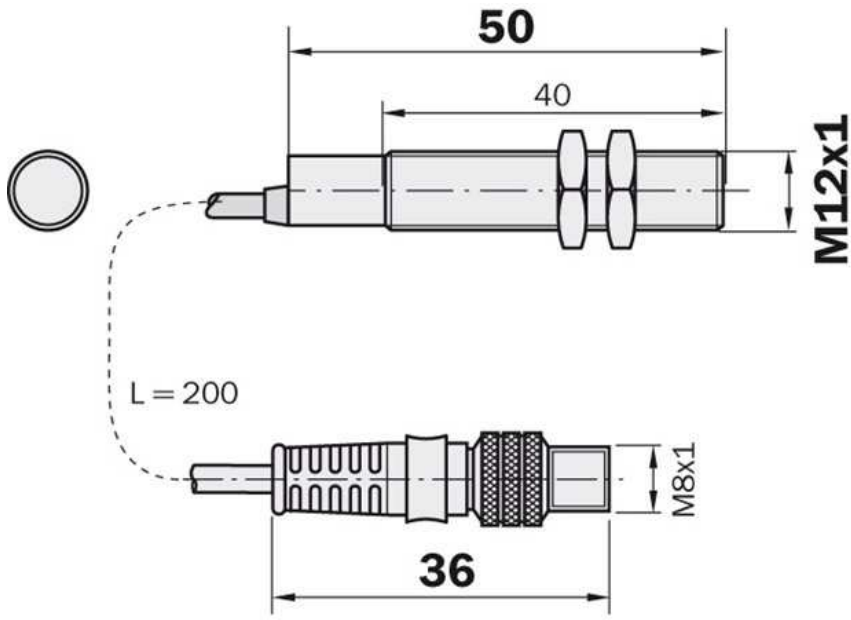

Inductive proximity sensors
Inductive sensor, DC 3-wire

IM12-04BPS-ZR0

Model Name > [IM12-04BPS-ZR0](#)
Part No. > [6036807](#)

Product features

Series:	IM12
Max. sensing range:	4 mm
Installation in metal:	Flush
Output type:	PNP
Output function:	Normally open
Switching frequency:	1,000 Hz
Connection type:	Cable with plug, M8, 3-pin, w. knurled screws, 200 mm

Technical data

Design::	Cylinder with thread
Thread size:	M12 x 1
Length::	65 mm
Supply voltage::	DC 10 ... 30 V
Ripple:	$\leq 10\%$ ¹⁾
Voltage drop:	2 ²⁾
Power consumption:	≤ 10 mA
Continuous current::	200
Time delay before availability::	≤ 100 ms
Hysteresis min ... max (of sr)::	1 15
Repeatability:	$\leq 5\%$ (U_b and T_a constant) ³⁾
Temperature drift (of sr)::	$\pm 10\%$
EMC:	According to EN 60947-5-2
Short-circuit protection (pulsed)::	1
Reverse polarity protection:	1
Power-up pulse protection:	1
Ambient temperature min ... max::	-25 °C ... +70 °C
Housing material:	Brass nickel-plated, plastic
Max. tightening torque:	10 Nm
Enclosure rating::	IP 67 ⁴⁾

¹⁾ Of U_b ²⁾ At I_a max ³⁾ Of sr ⁴⁾ According to EN 60529

Dimensional drawing

Connection type

Connection diagram

Australia

Phone +61 3 9457 0600
1800 33 48 02 – tollfree
E-Mail sales@sick.com.au

Belgium/Luxembourg