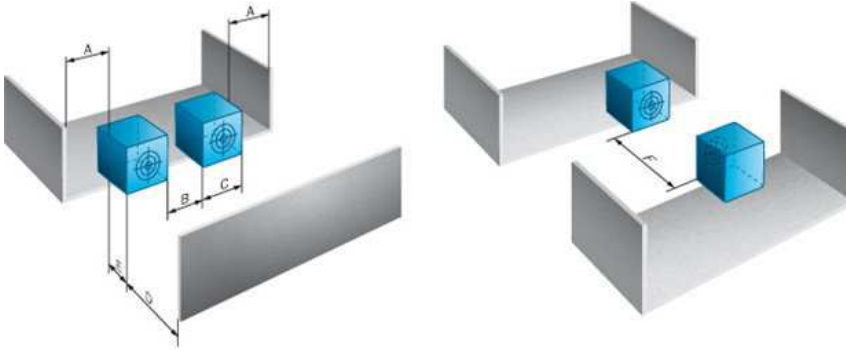

Installation note

A:	0 mm
B:	40 mm
C:	40 mm
D:	60 mm
E:	0 mm
F:	160 mm
Remark:	Associated graphic see "Installation"

Installation note

Dimensional drawing

- |1| Connector M12, 4- pin
- |2| Status LED, yellow
- |3| Operation status LED, green