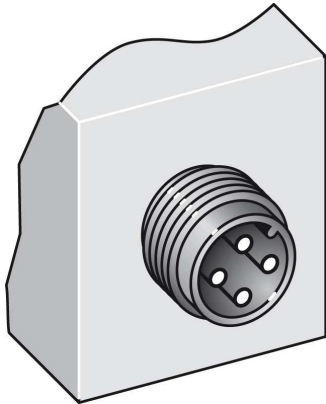

Connection type