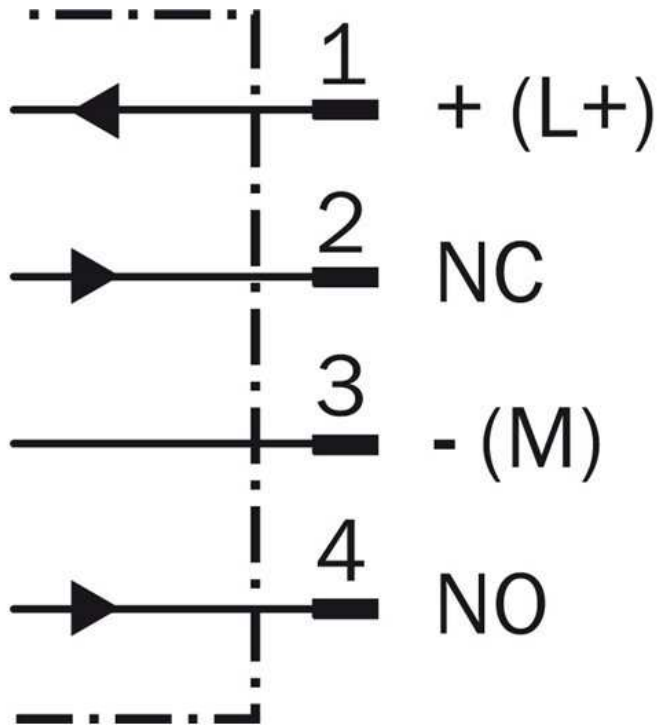

Connection diagram