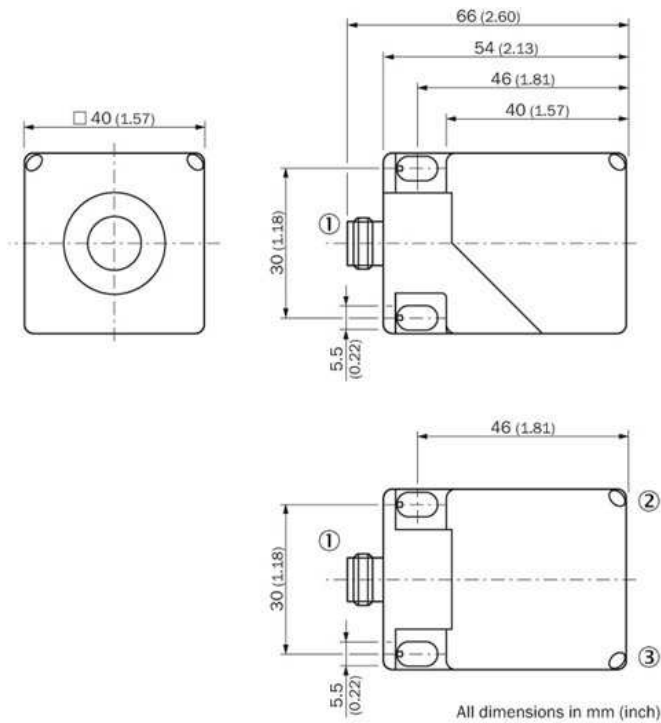

Features

Design:	Rectangular
Dimensions (W x H x D):	40 mm x 40 mm x 66 mm
Sensing range Sn:	20 mm
Assured sensing range Sa:	16.2 mm
Installation type:	Flush
Switching frequency:	100 Hz
Output type:	PNP
Output function:	Complementary
Electrical wiring:	DC 4-wire
Enclosure rating:	IP 67 ¹⁾
Electrical connection:	Connector M12, 4-pin ²⁾
Housing:	Short-body

Installation note

A:	0 mm
B:	40 mm
C:	40 mm
D:	60 mm
E:	0 mm
F:	160 mm
Remark:	Associated graphic see "Installation"

Installation note

Dimensional drawing

- |1| Connector M12, 4- pin
- |2| Status LED, yellow
- |3| Operation status LED, green