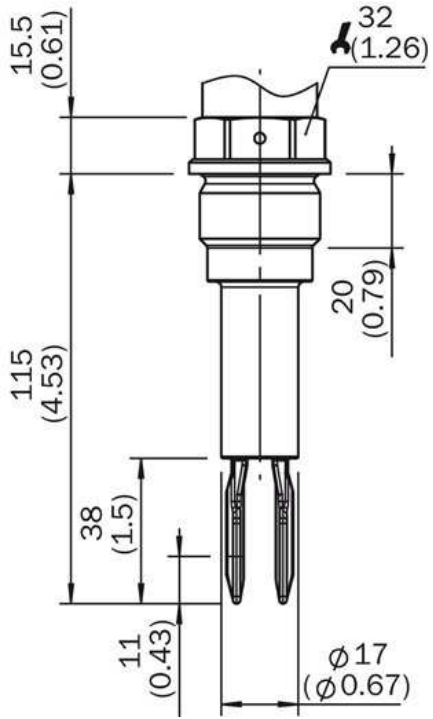

Dimensional drawing process connection