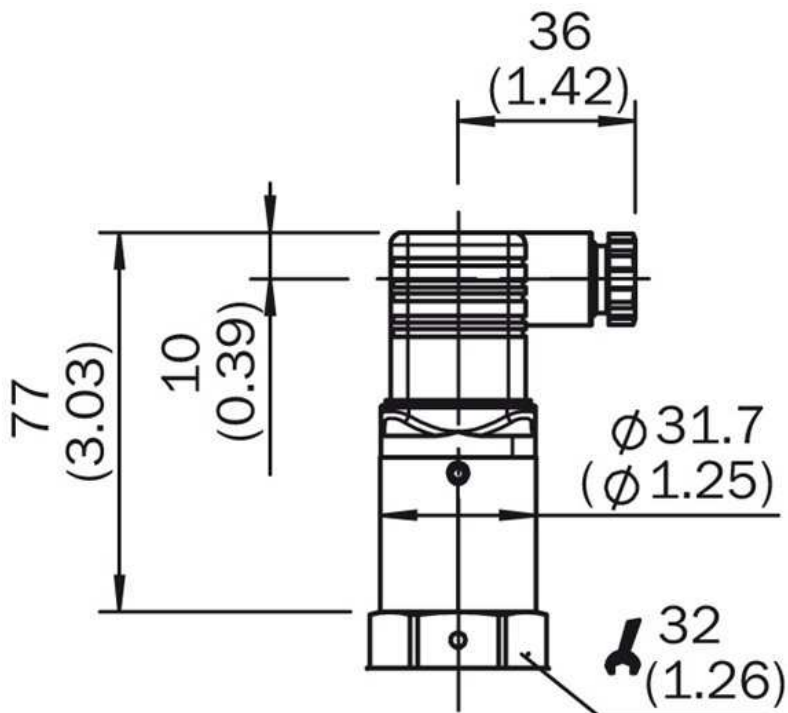

Electrical data

Temperature drift:	0,03 mm/K
Enclosure rating:	IP 65
Supply voltage:	20 V AC/DC ... 253 V AC/DC
Power consumption:	≤ 4.2 mA
VDE protection class 1:	✓
Initialization time:	< 3 s
Hysteresis:	2 mm
Output current:	< 250 mA
Capacitive load:	100 nF
Inductive load:	≤ 1 H
Electrical connection:	Valve plug DIN 43650

Ambient data

Ambient temperature operation:	-40 °C ... +70 °C
Ambient storage temperature:	-40 °C ... +80 °C

Dimensional drawing housing