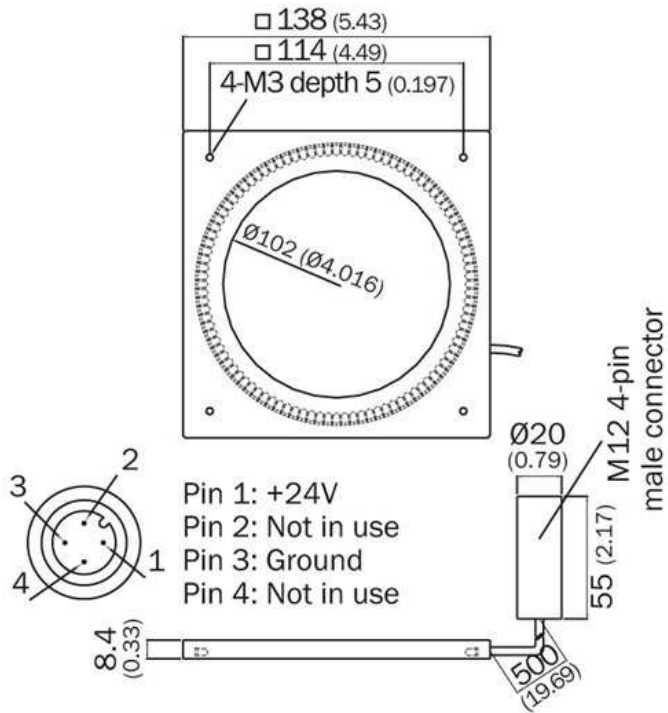

Dimensional drawing