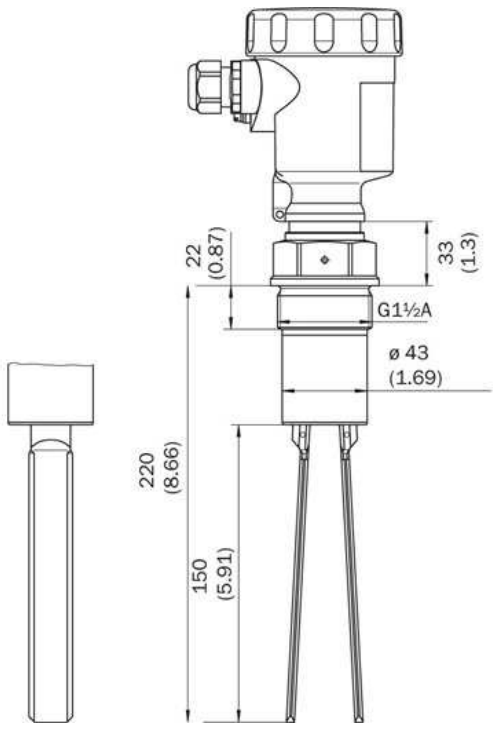

Performance

| | |
|----------------|---------|
| Accuracy: | ± 10 mm |
| Repeatability: | ± 5 mm |
| Response time: | 500 ms |

Mechanical data

| | |
|---------------------|------------------------|
| Housing material: | Plastic |
| Process connection: | G 1½ A PN 25/316L |
| Sensor material: | Stainless steel 1.4404 |

Flow orientation of the tuning fork

- |1| Marking with screwed version
- |2| Direction of flow

Horizontal mounting

- |1| Protective sheet
- |2| Concave protective sheet for abrasive solids

Dimensional drawing