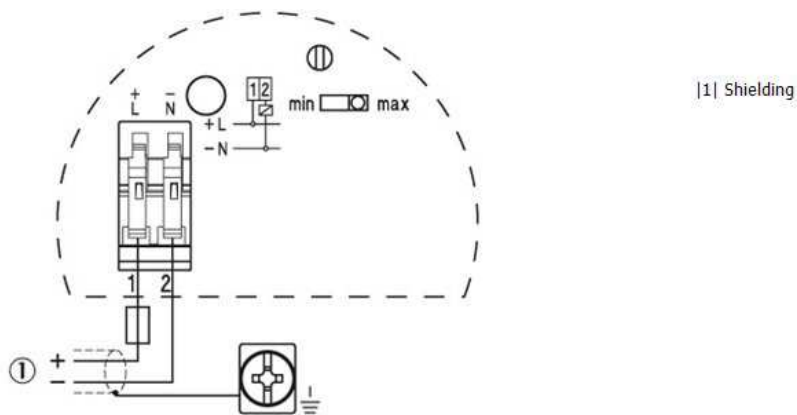

Electrical data

Enclosure rating:	IP 66
Power consumption:	< 4.2 mA
VDE protection class 1:	✓
Initialization time:	3 s
Output type:	Contactless electronic switch: 20 V AC/DC ... 253 V DC
Hysteresis:	10 mm
Output current:	< 400 mA
Capacitive load:	100 nF
Inductive load:	1 H
Electrical connection:	M20x1,5

Ambient data

Ambient temperature operation:	-40 °C ... 80 °C
Ambient storage temperature:	-40 °C ... 80 °C

Contactless electronic switch connection diagram