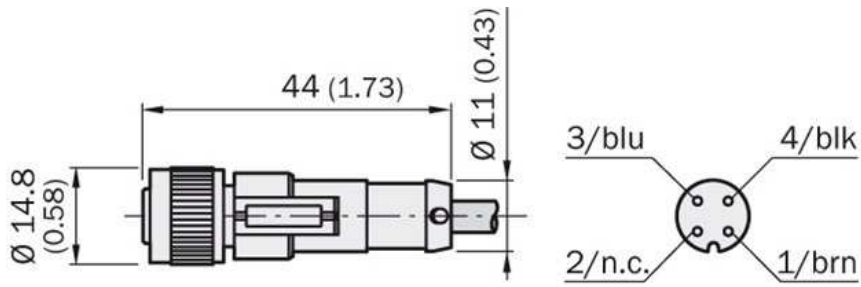

Dimensional drawing