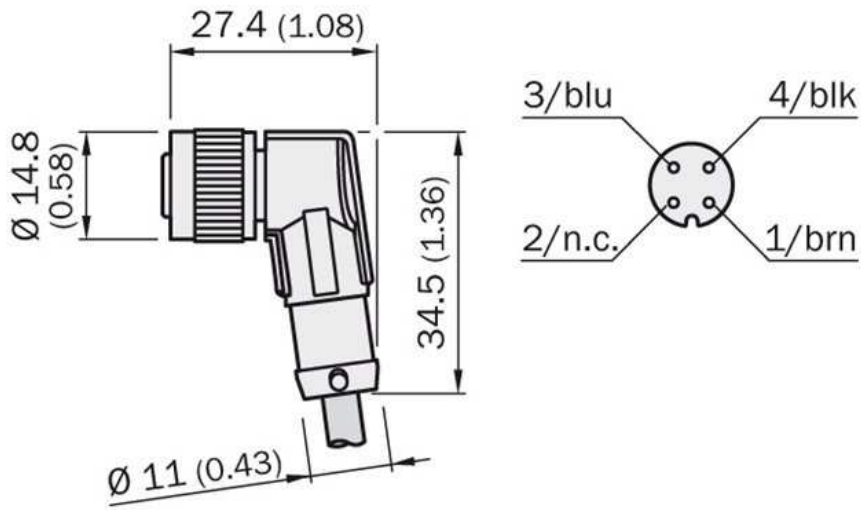

Dimensional drawing