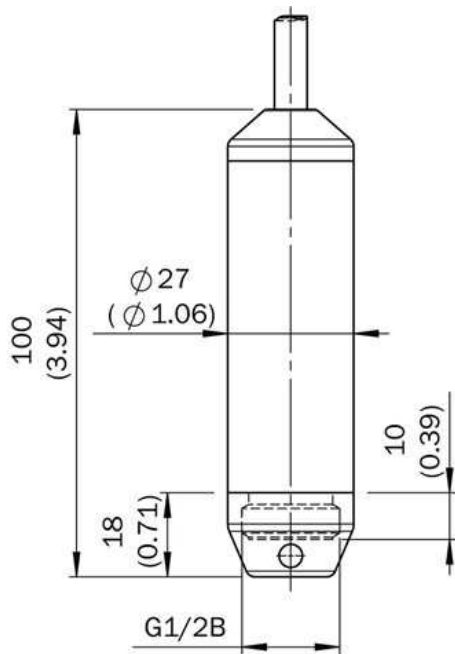

Electrical safety:	Short-circuit protection: QA towards M, Protection class: III, Surge protection: According to EN 61000-4-5 (1.5 J) optional for enhanced variant, Reverse polarity protection: L+ towards M
Dielectric strength:	500 V DC, NEC Class 02 power supply (low voltage and low current max. 100 VA even under fault conditions)
Protection class III:	✓
Weight sensor:	0.18 kg
Weight cable:	0.08 kg/m
CE-conformity:	EMC directive: 2004/108/EC, EN 61 326-2-3

Ambient data

Storage temperature:	-30 °C ... 80 °C

Dimensional drawing

All dimensions in mm (inch)