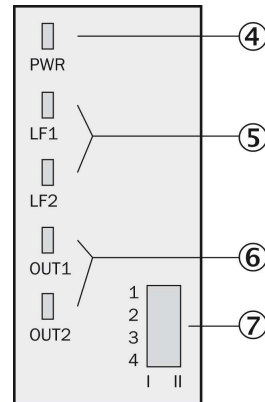

Adjustments