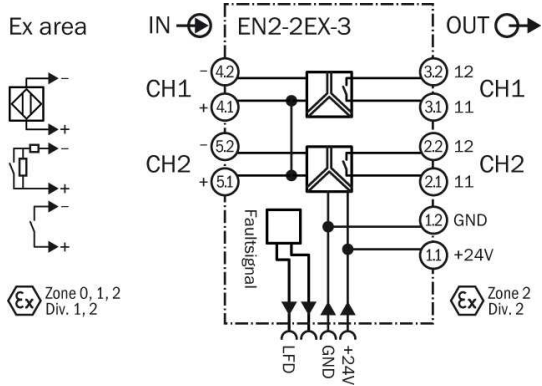

Connection diagram