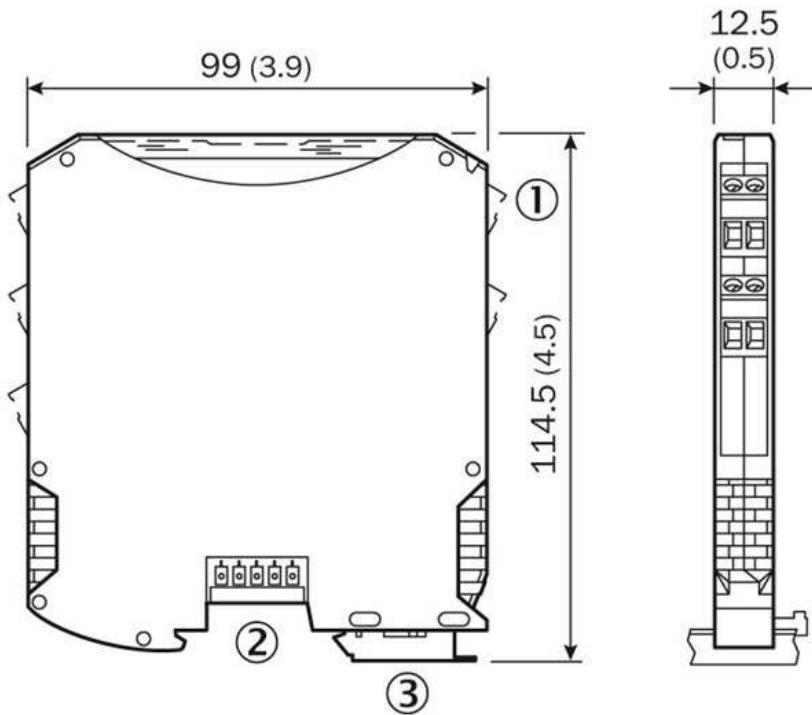

Dimensional drawing