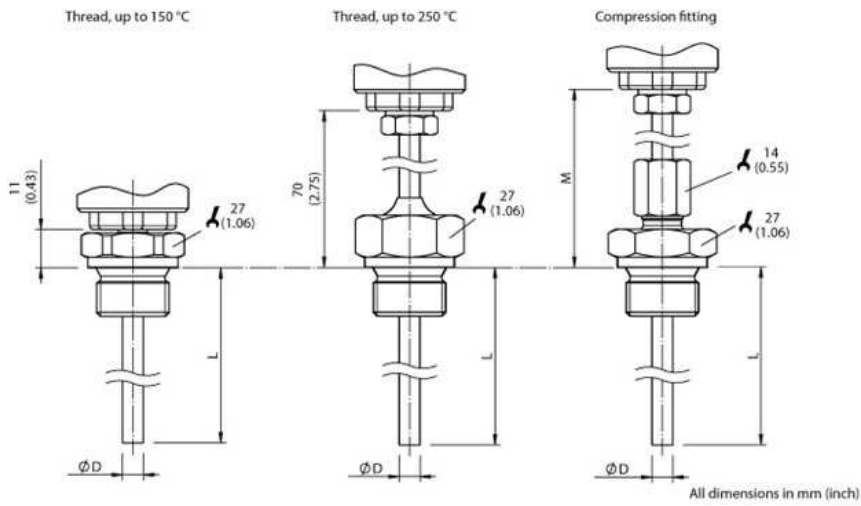

### At a glance

- Pt100 element, accuracy class A according to IEC 60751
- Measuring ranges -50 °C ... 150 °C and -50 °C ... 250 °C
- Wetted parts made from corrosion resistant stainless steel 316L
- Various mechanical adaptations and insertion lengths
- Output signal Pt100 (4-wire)
- Cable gland M16x1.5

### Mechanics/electronics

Process connection:	Thread G 1/4 B
Insertion length/diameter of probe:	150 mm/6 mm
Housing material:	Stainless steel 1.4571
Wetted parts:	Stainless steel 1.4571
Electrical connection/enclosure rating <sup>1)</sup> :	Cable gland M16 x 1.5, IP 65
Measuring current:	0.3 mA ... 1 mA
Electrical safety:	Protection class: III, dielectric strength: 100 V
Weight:	Ca. 155 g (depending on configuration)
Supply voltage:	10 V DC ... 35 V DC for variant with transmitter 4 mA ... 20 mA
Protection class III:	✓
CE-conformity:	2004/108/EC, EN 61326-2-3
Pressure resistance:	Max. 120 bar

### Dimensional drawing housing

With cable gland IP 65

With cable gland IP 67

All dimensions in mm (inch)

## Dimensional drawing process connection