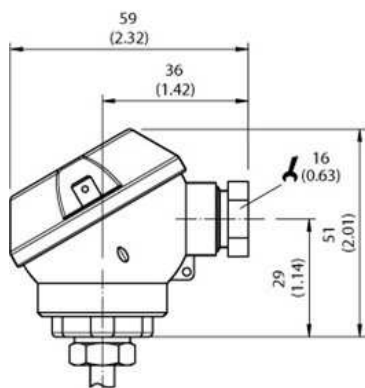

### Mechanics/electronics

Process connection:	Thread G 1/4 B
Insertion length/diameter of probe:	150 mm/6 mm
Housing material:	Stainless steel 1.4571
Wetted parts:	Stainless steel 1.4571
Electrical connection/enclosure rating <sup>1)</sup> :	Cable gland M16 x 1.5, IP 65
Measuring current:	0.3 mA ... 1 mA
Electrical safety:	Protection class: III, dielectric strength: 100 V
Weight:	Ca. 155 g (depending on configuration)
Supply voltage:	10 V DC ... 35 V DC for variant with transmitter 4 mA ... 20 mA
Protection class III:	✓
CE-conformity:	2004/108/EC, EN 61326-2-3
Pressure resistance:	Max. 120 bar

### Dimensional drawing housing

With cable gland IP 65

With cable gland IP 67

All dimensions in mm (inch)