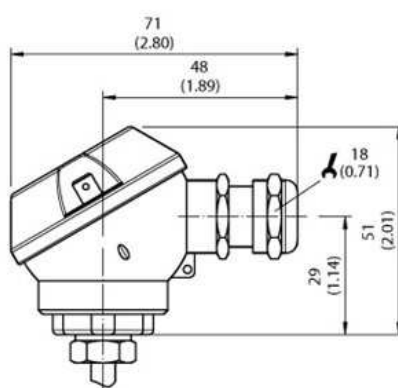

### At a glance

- Pt100 element, accuracy class A according to IEC 60751
- Measuring ranges -50 °C ... 150 °C and -50 °C ... 250 °C
- Wetted parts made from corrosion resistant stainless steel 316L
- Various mechanical adaptations and insertion lengths
- Output signal Pt100 (4-wire)
- Cable gland M16x1.5

### Mechanics/electronics

Process connection:	Thread G 1/4 B
Insertion length/diameter of probe:	150 mm/6 mm
Housing material:	Stainless steel 1.4571
Wetted parts:	Stainless steel 1.4571
Electrical connection/enclosure rating <sup>1)</sup> :	Cable gland M16 x 1.5, IP 65
Measuring current:	0.3 mA ... 1 mA
Electrical safety:	Protection class: III, dielectric strength: 100 V
Weight:	Ca. 155 g (depending on configuration)
Supply voltage:	10 V DC ... 35 V DC for variant with transmitter 4 mA ... 20 mA
Protection class III:	✓
CE-conformity:	2004/108/EC, EN 61326-2-3
Pressure resistance:	Max. 120 bar

### Dimensional drawing housing

With cable gland IP 65

With cable gland IP 67

All dimensions in mm (inch)

## Dimensional drawing process connection