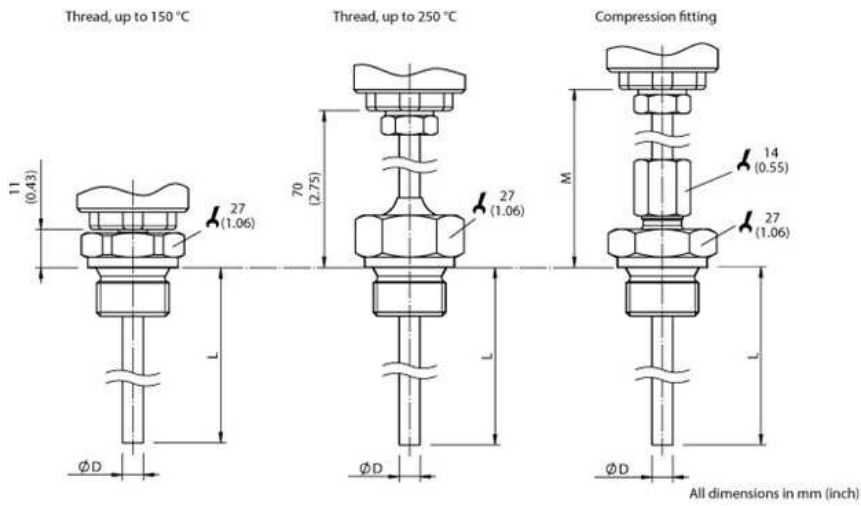

### At a glance

- Pt100 element, accuracy class A according to IEC 60751
- Measuring ranges -50 °C ... 150 °C and -50 °C ... 250 °C
- Wetted parts made from corrosion resistant stainless steel 316L
- Various mechanical adaptations and insertion lengths
- Output signal Pt100 (4-wire)
- Cable gland M16x1.5

### Mechanics/electronics

Process connection:	Thread G 1/4 B
Insertion length/diameter of probe:	350 mm/6 mm
Housing material:	Stainless steel 1.4571
Wetted parts:	Stainless steel 1.4571
Electrical connection/enclosure rating <sup>1)</sup> :	Cable gland M16 x 1.5, IP 65
Measuring current:	0.3 mA ... 1 mA
Electrical safety:	Protection class: III, dielectric strength: 100 V
Weight:	Ca. 155 g (depending on configuration)
Supply voltage:	10 V DC ... 35 V DC for variant with transmitter 4 mA ... 20 mA
Protection class III:	✓
CE-conformity:	2004/108/EC, EN 61326-2-3
Pressure resistance:	Max. 120 bar

### Dimensional drawing housing

With cable gland IP 65

With cable gland IP 67

All dimensions in mm (inch)

## Dimensional drawing process connection