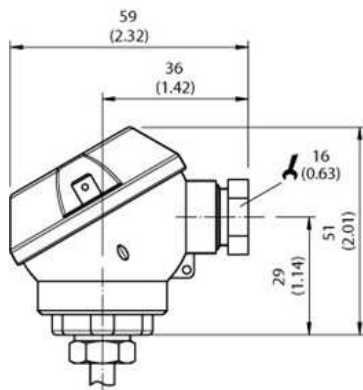

### At a glance

- Pt100 element, accuracy class A according to IEC 60751
- Measuring ranges -50 °C ... 150 °C and -50 °C ... 250 °C
- Wetted parts made from corrosion resistant stainless steel 316L
- Various mechanical adaptations and insertion lengths
- Output signal Pt100 (4-wire)
- Cable gland M16x1.5

### Mechanics/electronics

Process connection:	Thread G 1/4 B
Insertion length/diameter of probe:	350 mm/6 mm
Housing material:	Stainless steel 1.4571
Wetted parts:	Stainless steel 1.4571
Electrical connection/enclosure rating <sup>1)</sup> :	Cable gland M16 x 1.5, IP 65
Measuring current:	0.3 mA ... 1 mA
Electrical safety:	Protection class: III, dielectric strength: 100 V
Weight:	Ca. 155 g (depending on configuration)
Supply voltage:	10 V DC ... 35 V DC for variant with transmitter 4 mA ... 20 mA
Protection class III:	✓
CE-conformity:	2004/108/EC, EN 61326-2-3
Pressure resistance:	Max. 120 bar

### Dimensional drawing housing

With cable gland IP 65

With cable gland IP 67

All dimensions in mm (inch)