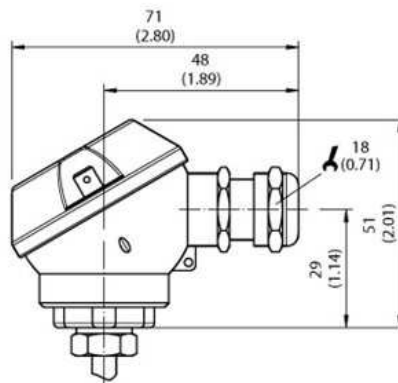

### Mechanics/electronics

Process connection:	Thread G 1/4 B
Insertion length/diameter of probe:	350 mm/6 mm
Housing material:	Stainless steel 1.4571
Wetted parts:	Stainless steel 1.4571
Electrical connection/enclosure rating <sup>1)</sup> :	Cable gland M16 x 1.5, IP 65
Measuring current:	0.3 mA ... 1 mA
Electrical safety:	Protection class: III, dielectric strength: 100 V
Weight:	Ca. 155 g (depending on configuration)
Supply voltage:	10 V DC ... 35 V DC for variant with transmitter 4 mA ... 20 mA
Protection class III:	✓
CE-conformity:	2004/108/EC, EN 61326-2-3
Pressure resistance:	Max. 120 bar

### Dimensional drawing housing

With cable gland IP 65

With cable gland IP 67

All dimensions in mm (inch)

## Dimensional drawing process connection