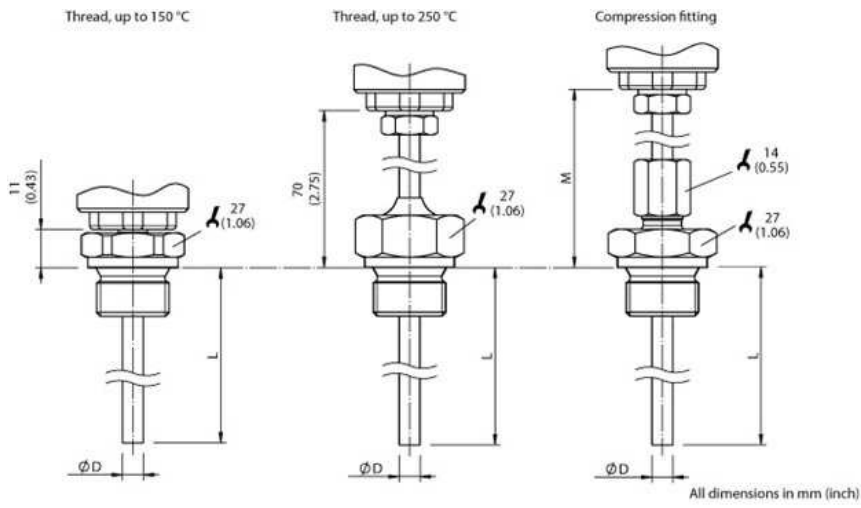

### At a glance

- Pt100 element, accuracy class A according to IEC 60751
- Measuring ranges -50 °C ... 150 °C and -50 °C ... 250 °C
- Wetted parts made from corrosion resistant stainless steel 316L
- Various mechanical adaptations and insertion lengths
- Output signal Pt100 (4-wire)
- Cable gland M16x1.5

### Mechanics/electronics

Process connection:	Thread 1/4" NPT
Insertion length/diameter of probe:	25 mm/3 mm
Housing material:	Stainless steel 1.4571
Wetted parts:	Stainless steel 1.4571
Electrical connection/enclosure rating <sup>1)</sup> :	Cable gland M16 x 1.5, IP 65
Measuring current:	0.3 mA ... 1 mA
Electrical safety:	Protection class: III, dielectric strength: 100 V
Weight:	Ca. 155 g (depending on configuration)
Supply voltage:	10 V DC ... 35 V DC for variant with transmitter 4 mA ... 20 mA
Protection class III:	✓
CE-conformity:	2004/108/EC, EN 61326-2-3
Pressure resistance:	Max. 120 bar

### Dimensional drawing housing

With cable gland IP 65

With cable gland IP 67

All dimensions in mm (inch)

## Dimensional drawing process connection