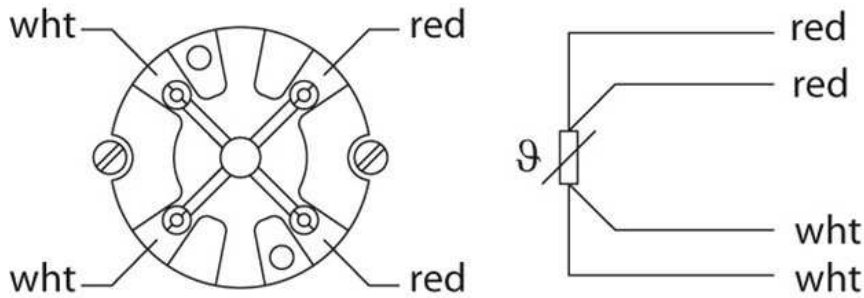

Connection type