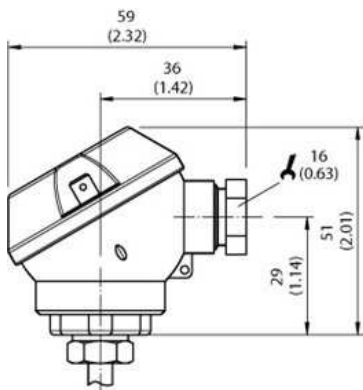

### Mechanics/electronics

Process connection:	Thread 1/4" NPT
Insertion length/diameter of probe:	25 mm/3 mm
Housing material:	Stainless steel 1.4571
Wetted parts:	Stainless steel 1.4571
Electrical connection/enclosure rating <sup>1)</sup> :	Cable gland M16 x 1.5, IP 65
Measuring current:	0.3 mA ... 1 mA
Electrical safety:	Protection class: III, dielectric strength: 100 V
Weight:	Ca. 155 g (depending on configuration)
Supply voltage:	10 V DC ... 35 V DC for variant with transmitter 4 mA ... 20 mA
Protection class III:	✓
CE-conformity:	2004/108/EC, EN 61326-2-3
Pressure resistance:	Max. 120 bar

### Dimensional drawing housing

With cable gland IP 65

With cable gland IP 67

All dimensions in mm (inch)