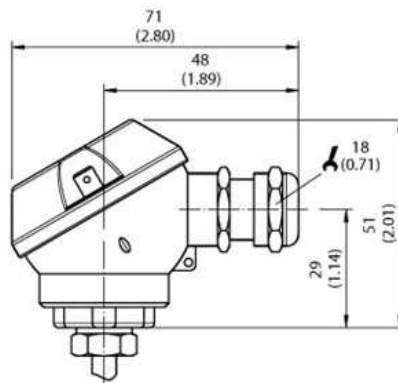

### Mechanics/electronics

Process connection:	Thread 1/4" NPT
Insertion length/diameter of probe:	25 mm/3 mm
Housing material:	Stainless steel 1.4571
Wetted parts:	Stainless steel 1.4571
Electrical connection/enclosure rating <sup>1)</sup> :	Cable gland M16 x 1.5, IP 65
Measuring current:	0.3 mA ... 1 mA
Electrical safety:	Protection class: III, dielectric strength: 100 V
Weight:	Ca. 155 g (depending on configuration)
Supply voltage:	10 V DC ... 35 V DC for variant with transmitter 4 mA ... 20 mA
Protection class III:	✓
CE-conformity:	2004/108/EC, EN 61326-2-3
Pressure resistance:	Max. 120 bar

### Dimensional drawing housing

With cable gland IP 65

With cable gland IP 67

All dimensions in mm (inch)

## Dimensional drawing process connection