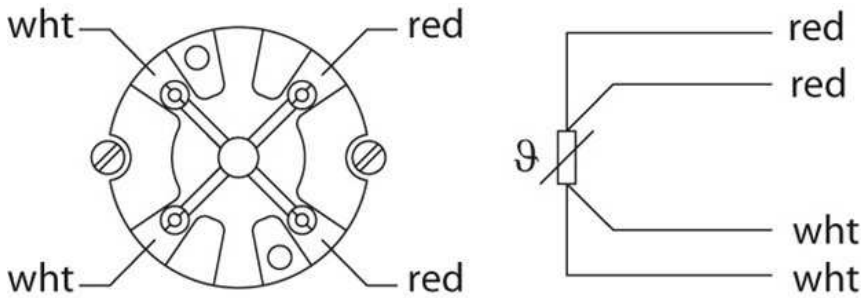

With cable gland IP 65

With cable gland IP 67

All dimensions in mm (inch)

Dimensional drawing process connection

Connection type

Australia

Phone +61 3 9457 0600
1800 33 48 02 – tollfree
E-Mail sales@sick.com.au