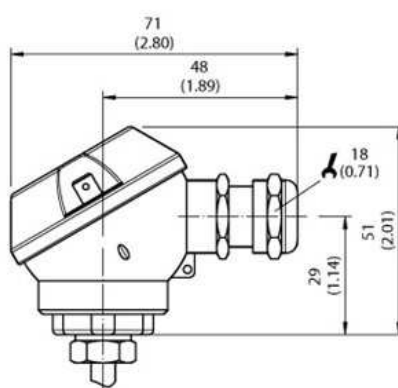

Temperature sensors

TBT-1PAP10253GZ

Model Name > [TBT-1PAP10253GZ](#)
Part No. > [6043081](#)

At a glance

- Pt100 element, accuracy class A according to IEC 60751
- Measuring ranges -50 °C ... 150 °C and -50 °C ... 250 °C
- Wetted parts made from corrosion resistant stainless steel 316L
- Various mechanical adaptations and insertion lengths
- Output signal Pt100 (4-wire)
- Cable gland M16x1.5

Mechanics/electronics

Process connection:	Compression fitting G 1/4 B, PTFE ferrule
Insertion length/diameter of probe:	25 mm/3 mm
Housing material:	Stainless steel 1.4571
Wetted parts:	Stainless steel 1.4571
Electrical connection/enclosure rating ¹⁾ :	Cable gland M16 x 1.5, IP 65
Measuring current:	0.3 mA ... 1 mA
Electrical safety:	Protection class: III, dielectric strength: 100 V
Weight:	Ca. 155 g (depending on configuration)
Supply voltage:	10 V DC ... 35 V DC for variant with transmitter 4 mA ... 20 mA
Protection class III:	✓
CE-conformity:	2004/108/EC, EN 61326-2-3
Pressure resistance:	Max. 40 bar with supplied compression fitting with PTFE ferrule

Ambient data

Ambient temperature:	-40 °C ... 125 °C
Storage and transport temperature:	-40 °C ... 60 °C
Shock resistance according to IEC 60751:	500 g
Vibration resistance according to IEC 60751:	3 g

Dimensional drawing housing

With cable gland IP 65

With cable gland IP 67

All dimensions in mm (inch)

Dimensional drawing process connection

Connection type

Australia

Phone +61 3 9457 0600
1800 33 48 02 – tollfree
E-Mail sales@sick.com.au