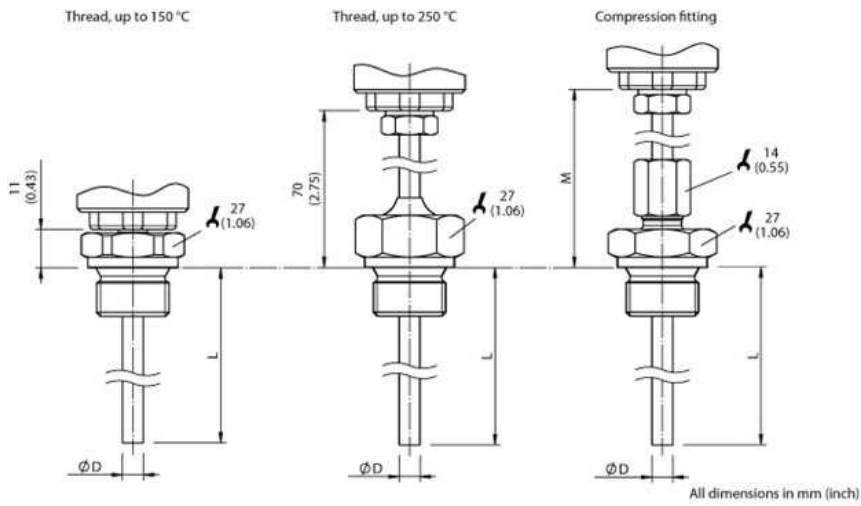

Mechanics/electronics

Process connection:	Compression fitting G 1/4 B, PTFE ferrule
Insertion length/diameter of probe:	25 mm/3 mm
Housing material:	Stainless steel 1.4571
Wetted parts:	Stainless steel 1.4571
Electrical connection/enclosure rating ¹⁾ :	Cable gland M16 x 1.5, IP 65
Measuring current:	0.3 mA ... 1 mA
Electrical safety:	Protection class: III, dielectric strength: 100 V
Weight:	Ca. 155 g (depending on configuration)
Supply voltage:	10 V DC ... 35 V DC for variant with transmitter 4 mA ... 20 mA
Protection class III:	✓
CE-conformity:	2004/108/EC, EN 61326-2-3
Pressure resistance:	Max. 40 bar with supplied compression fitting with PTFE ferrule

With cable gland IP 65

With cable gland IP 67

All dimensions in mm (inch)

Dimensional drawing process connection

Connection type

Australia

Phone +61 3 9457 0600
1800 33 48 02 – tollfree
E-Mail sales@sick.com.au