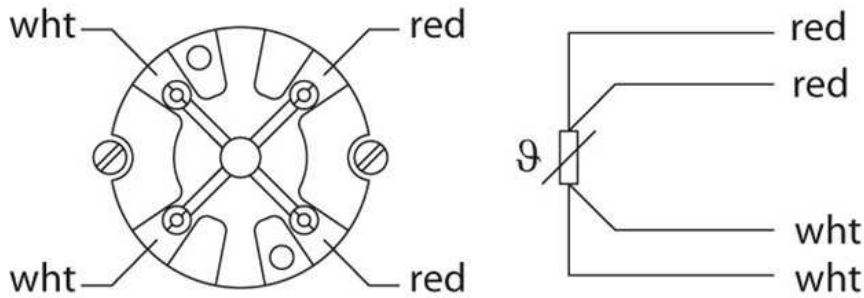

With cable gland IP 65

With cable gland IP 67

All dimensions in mm (inch)

Dimensional drawing process connection

Connection type

Australia

Phone +61 3 9457 0600
1800 33 48 02 – tollfree
E-Mail sales@sick.com.au