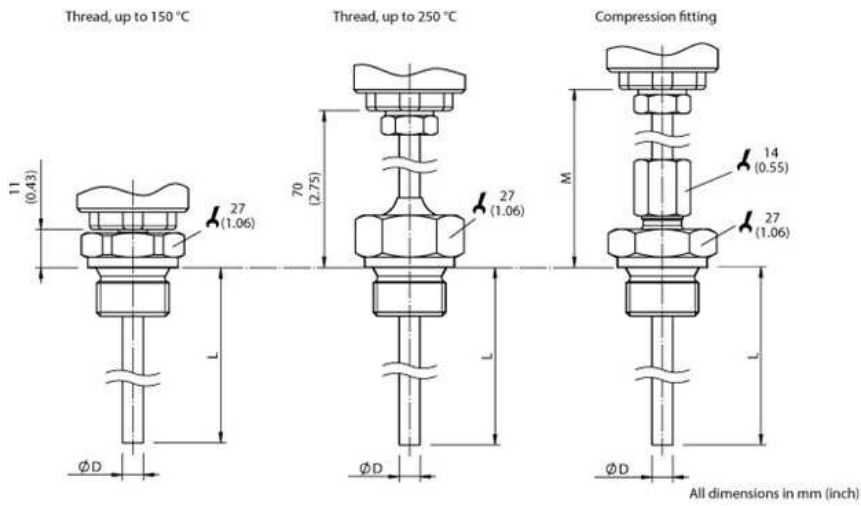

Mechanics/electronics

Process connection:	Compression fitting 1/4" NPT, PTFE ferrule
Insertion length/diameter of probe:	25 mm/3 mm
Housing material:	Stainless steel 1.4571
Wetted parts:	Stainless steel 1.4571
Electrical connection/enclosure rating ¹⁾ :	Cable gland M16 x 1.5, IP 65
Measuring current:	0.3 mA ... 1 mA
Electrical safety:	Protection class: III, dielectric strength: 100 V
Weight:	Ca. 155 g (depending on configuration)
Supply voltage:	10 V DC ... 35 V DC for variant with transmitter 4 mA ... 20 mA
Protection class III:	✓
CE-conformity:	2004/108/EC, EN 61326-2-3
Pressure resistance:	Max. 40 bar with supplied compression fitting with PTFE ferrule

With cable gland IP 65

With cable gland IP 67

All dimensions in mm (inch)

Dimensional drawing process connection

Connection type

Australia

Phone +61 3 9457 0600
1800 33 48 02 – tollfree
E-Mail sales@sick.com.au