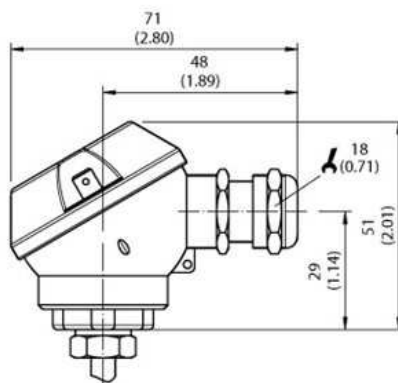

Temperature sensors

TBT-1PAP40253GZ

Model Name > [TBT-1PAP40253GZ](#)
Part No. > [6043083](#)

At a glance

- Pt100 element, accuracy class A according to IEC 60751
- Measuring ranges -50 °C ... 150 °C and -50 °C ... 250 °C
- Wetted parts made from corrosion resistant stainless steel 316L
- Various mechanical adaptations and insertion lengths
- Output signal Pt100 (4-wire)
- Cable gland M16x1.5

Mechanics/electronics

Process connection:	Compression fitting 1/4" NPT, PTFE ferrule
Insertion length/diameter of probe:	25 mm/3 mm
Housing material:	Stainless steel 1.4571
Wetted parts:	Stainless steel 1.4571
Electrical connection/enclosure rating ¹⁾ :	Cable gland M16 x 1.5, IP 65
Measuring current:	0.3 mA ... 1 mA
Electrical safety:	Protection class: III, dielectric strength: 100 V
Weight:	Ca. 155 g (depending on configuration)
Supply voltage:	10 V DC ... 35 V DC for variant with transmitter 4 mA ... 20 mA
Protection class III:	✓
CE-conformity:	2004/108/EC, EN 61326-2-3
Pressure resistance:	Max. 40 bar with supplied compression fitting with PTFE ferrule

Ambient data

Ambient temperature:	-40 °C ... 125 °C
Storage and transport temperature:	-40 °C ... 60 °C
Shock resistance according to IEC 60751:	500 g
Vibration resistance according to IEC 60751:	3 g

Dimensional drawing housing

With cable gland IP 65

With cable gland IP 67

All dimensions in mm (inch)

Dimensional drawing process connection

Connection type

Australia

Phone +61 3 9457 0600
1800 33 48 02 – tollfree
E-Mail sales@sick.com.au