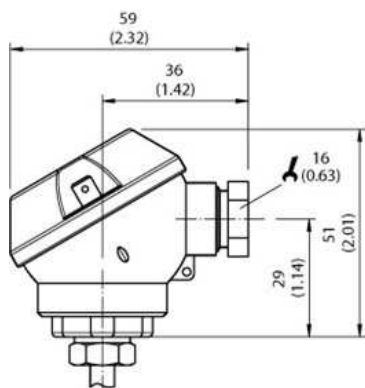

1) Enclosure rating IP per IEC 60529. The enclosure rating classes specified only apply while the pressure transmitter is connected with female connectors that provide the corresponding enclosure rating.

Ambient data

Ambient temperature:	-40 °C ... 125 °C
Storage and transport temperature:	-40 °C ... 60 °C
Shock resistance according to IEC 60751:	500 g
Vibration resistance according to IEC 60751:	3 g

Dimensional drawing housing

With cable gland IP 65