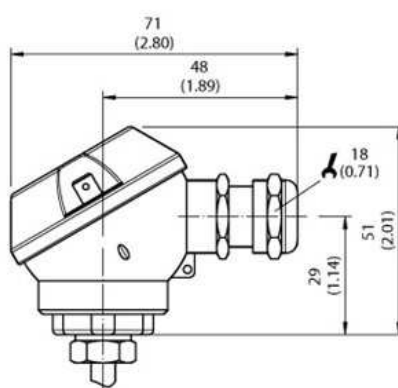

Temperature sensors

TBT-1PAP20253GZ

Model Name > [TBT-1PAP20253GZ](#)
Part No. > [6043084](#)

At a glance

- Pt100 element, accuracy class A according to IEC 60751
- Measuring ranges -50 °C ... 150 °C and -50 °C ... 250 °C
- Wetted parts made from corrosion resistant stainless steel 316L
- Various mechanical adaptations and insertion lengths
- Output signal Pt100 (4-wire)
- Cable gland M16x1.5

Mechanics/electronics

Process connection:	Compression fitting 1/2" NPT, PTFE ferrule
Insertion length/diameter of probe:	25 mm/3 mm
Housing material:	Stainless steel 1.4571
Wetted parts:	Stainless steel 1.4571
Electrical connection/enclosure rating ¹⁾ :	Cable gland M16 x 1.5, IP 65
Measuring current:	0.3 mA ... 1 mA
Electrical safety:	Protection class: III, dielectric strength: 100 V
Weight:	Ca. 155 g (depending on configuration)
Supply voltage:	10 V DC ... 35 V DC for variant with transmitter 4 mA ... 20 mA
Protection class III:	✓
CE-conformity:	2004/108/EC, EN 61326-2-3
Pressure resistance:	Max. 40 bar with supplied compression fitting with PTFE ferrule

Ambient data

Ambient temperature:	-40 °C ... 125 °C
Storage and transport temperature:	-40 °C ... 60 °C
Shock resistance according to IEC 60751:	500 g
Vibration resistance according to IEC 60751:	3 g

Dimensional drawing housing

With cable gland IP 65

With cable gland IP 67

All dimensions in mm (inch)

Dimensional drawing process connection

Connection type

Australia

Phone +61 3 9457 0600
1800 33 48 02 – tollfree
E-Mail sales@sick.com.au