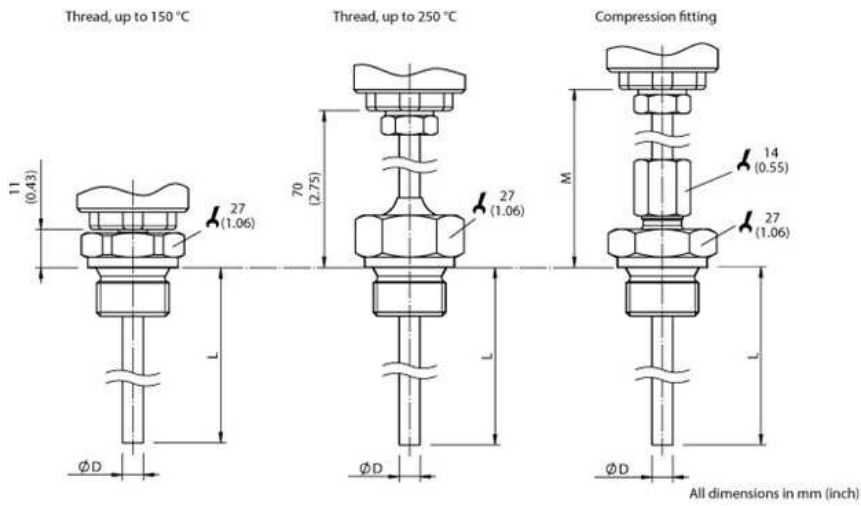

Mechanics/electronics

Process connection:	Compression fitting 1/2" NPT, PTFE ferrule
Insertion length/diameter of probe:	25 mm/3 mm
Housing material:	Stainless steel 1.4571
Wetted parts:	Stainless steel 1.4571
Electrical connection/enclosure rating ¹⁾ :	Cable gland M16 x 1.5, IP 65
Measuring current:	0.3 mA ... 1 mA
Electrical safety:	Protection class: III, dielectric strength: 100 V
Weight:	Ca. 155 g (depending on configuration)
Supply voltage:	10 V DC ... 35 V DC for variant with transmitter 4 mA ... 20 mA
Protection class III:	✓
CE-conformity:	2004/108/EC, EN 61326-2-3
Pressure resistance:	Max. 40 bar with supplied compression fitting with PTFE ferrule

With cable gland IP 65

With cable gland IP 67

All dimensions in mm (inch)

Dimensional drawing process connection

Connection type

Australia

Phone +61 3 9457 0600
1800 33 48 02 – tollfree
E-Mail sales@sick.com.au