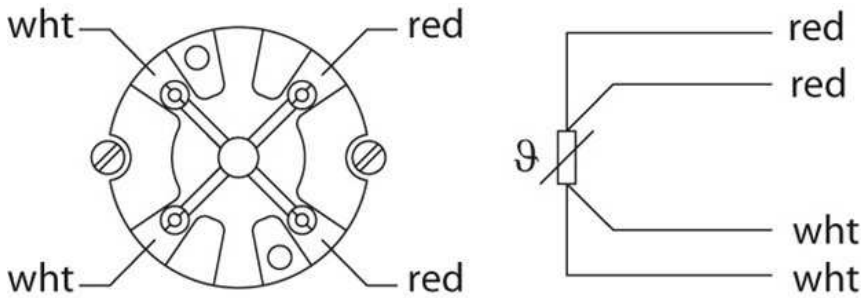

Connection type