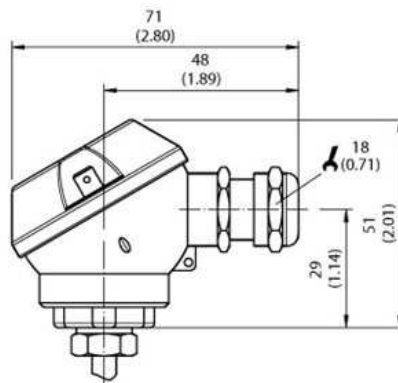

### Mechanics/electronics

Process connection:	Thread 1/4" NPT
Insertion length/diameter of probe:	25 mm/3 mm
Housing material:	Stainless steel 1.4571
Wetted parts:	Stainless steel 1.4571
Electrical connection/enclosure rating <sup>1)</sup> :	Cable gland M16 x 1.5, IP 67
Measuring current:	0.3 mA ... 1 mA
Electrical safety:	Protection class: III, dielectric strength: 100 V
Weight:	Ca. 155 g (depending on configuration)
Supply voltage:	10 V DC ... 35 V DC for variant with transmitter 4 mA ... 20 mA
Protection class III:	✓
CE-conformity:	2004/108/EC, EN 61326-2-3
Pressure resistance:	Max. 120 bar

### Dimensional drawing housing

With cable gland IP 65

With cable gland IP 67

All dimensions in mm (inch)

## Dimensional drawing process connection