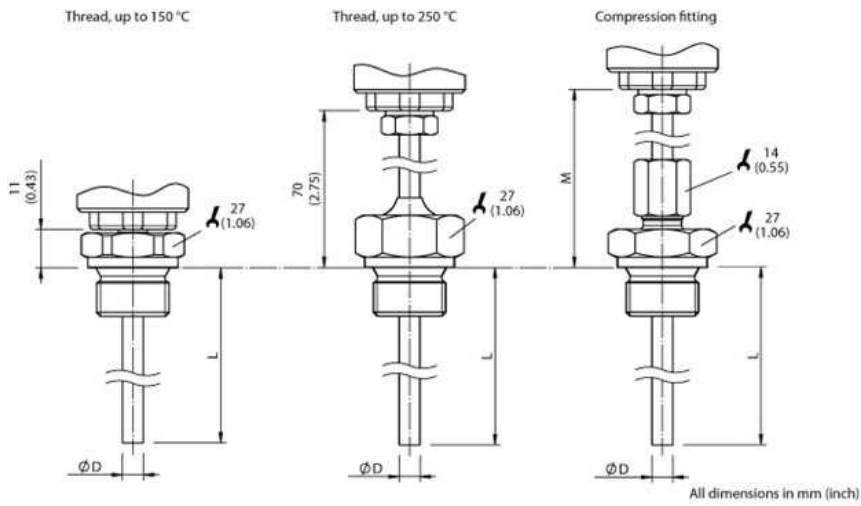

### At a glance

- Pt100 element, accuracy class A according to IEC 60751
- Measuring ranges -50 °C ... 150 °C and -50 °C ... 250 °C
- Wetted parts made from corrosion resistant stainless steel 316L
- Various mechanical adaptations and insertion lengths
- Output signal Pt100 (4-wire)
- Cable gland M16x1.5

### Mechanics/electronics

Process connection:	Thread 1/4" NPT
Insertion length/diameter of probe:	25 mm/3 mm
Housing material:	Stainless steel 1.4571
Wetted parts:	Stainless steel 1.4571
Electrical connection/enclosure rating <sup>1)</sup> :	Cable gland M16 x 1.5, IP 67
Measuring current:	0.3 mA ... 1 mA
Electrical safety:	Protection class: III, dielectric strength: 100 V
Weight:	Ca. 155 g (depending on configuration)
Supply voltage:	10 V DC ... 35 V DC for variant with transmitter 4 mA ... 20 mA
Protection class III:	✓
CE-conformity:	2004/108/EC, EN 61326-2-3
Pressure resistance:	Max. 120 bar

### Dimensional drawing housing

With cable gland IP 65

With cable gland IP 67

All dimensions in mm (inch)

## Dimensional drawing process connection