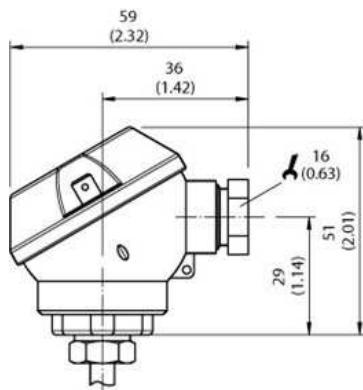

### At a glance

- Pt100 element, accuracy class A according to IEC 60751
- Measuring ranges -50 °C ... 150 °C and -50 °C ... 250 °C
- Wetted parts made from corrosion resistant stainless steel 316L
- Various mechanical adaptations and insertion lengths
- Output signal Pt100 (4-wire)
- Cable gland M16x1.5

### Mechanics/electronics

Process connection:	Thread 1/4" NPT
Insertion length/diameter of probe:	25 mm/3 mm
Housing material:	Stainless steel 1.4571
Wetted parts:	Stainless steel 1.4571
Electrical connection/enclosure rating <sup>1)</sup> :	Cable gland M16 x 1.5, IP 67
Measuring current:	0.3 mA ... 1 mA
Electrical safety:	Protection class: III, dielectric strength: 100 V
Weight:	Ca. 155 g (depending on configuration)
Supply voltage:	10 V DC ... 35 V DC for variant with transmitter 4 mA ... 20 mA
Protection class III:	✓
CE-conformity:	2004/108/EC, EN 61326-2-3
Pressure resistance:	Max. 120 bar

### Dimensional drawing housing

With cable gland IP 65

With cable gland IP 67

All dimensions in mm (inch)