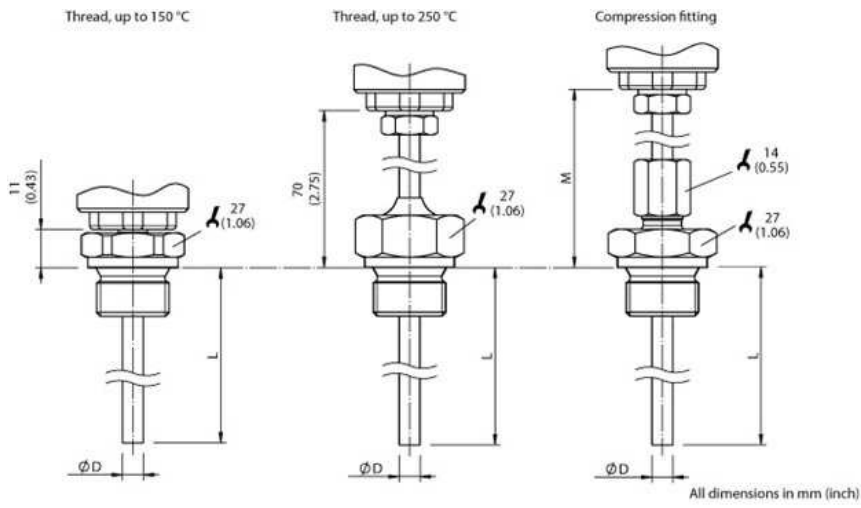

Mechanics/electronics

Process connection:	Compression fitting G 1/2 B, PTFE ferrule
Insertion length/diameter of probe:	25 mm/3 mm
Housing material:	Stainless steel 1.4571
Wetted parts:	Stainless steel 1.4571
Electrical connection/enclosure rating ¹⁾ :	Cable gland M16 x 1.5, IP 67
Measuring current:	0.3 mA ... 1 mA
Electrical safety:	Protection class: III, dielectric strength: 100 V
Weight:	Ca. 155 g (depending on configuration)
Supply voltage:	10 V DC ... 35 V DC for variant with transmitter 4 mA ... 20 mA
Protection class III:	✓
CE-conformity:	2004/108/EC, EN 61326-2-3
Pressure resistance:	Max. 40 bar with supplied compression fitting with PTFE ferrule

With cable gland IP 65

With cable gland IP 67

All dimensions in mm (inch)

Dimensional drawing process connection

Connection type

Australia

Phone +61 3 9457 0600
1800 33 48 02 – tollfree
E-Mail sales@sick.com.au