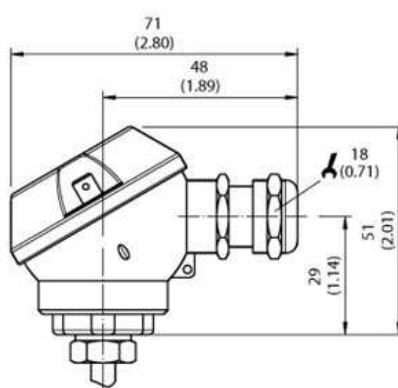

Temperature sensors

TBT-1PAPE0253PZ

Model Name > [TBT-1PAPE0253PZ](#)
Part No. > [6043104](#)

At a glance

- Pt100 element, accuracy class A according to IEC 60751
- Measuring ranges -50 °C ... 150 °C and -50 °C ... 250 °C
- Wetted parts made from corrosion resistant stainless steel 316L
- Various mechanical adaptations and insertion lengths
- Output signal Pt100 (4-wire)
- Cable gland M16x1.5

Mechanics/electronics

Process connection:	Compression fitting G 1/2 B, PTFE ferrule
Insertion length/diameter of probe:	25 mm/3 mm
Housing material:	Stainless steel 1.4571
Wetted parts:	Stainless steel 1.4571
Electrical connection/enclosure rating ¹⁾ :	Cable gland M16 x 1.5, IP 67
Measuring current:	0.3 mA ... 1 mA
Electrical safety:	Protection class: III, dielectric strength: 100 V
Weight:	Ca. 155 g (depending on configuration)
Supply voltage:	10 V DC ... 35 V DC for variant with transmitter 4 mA ... 20 mA
Protection class III:	✓
CE-conformity:	2004/108/EC, EN 61326-2-3
Pressure resistance:	Max. 40 bar with supplied compression fitting with PTFE ferrule

Ambient data

Ambient temperature:	-40 °C ... 125 °C
Storage and transport temperature:	-40 °C ... 60 °C
Shock resistance according to IEC 60751:	500 g
Vibration resistance according to IEC 60751:	3 g

Dimensional drawing housing

With cable gland IP 65

With cable gland IP 67

All dimensions in mm (inch)

Dimensional drawing process connection

Connection type

Australia

Phone +61 3 9457 0600
1800 33 48 02 – tollfree
E-Mail sales@sick.com.au