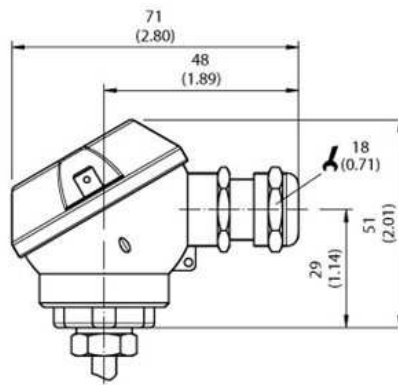

Temperature sensors

TBT-1PAP40253PZ

Model Name > [TBT-1PAP40253PZ](#)
Part No. > [6043105](#)

At a glance

- Pt100 element, accuracy class A according to IEC 60751
- Measuring ranges -50 °C ... 150 °C and -50 °C ... 250 °C
- Wetted parts made from corrosion resistant stainless steel 316L
- Various mechanical adaptations and insertion lengths
- Output signal Pt100 (4-wire)
- Cable gland M16x1.5

Mechanics/electronics

Process connection:	Compression fitting 1/4" NPT, PTFE ferrule
Insertion length/diameter of probe:	25 mm/3 mm
Housing material:	Stainless steel 1.4571
Wetted parts:	Stainless steel 1.4571
Electrical connection/enclosure rating ¹⁾ :	Cable gland M16 x 1.5, IP 67
Measuring current:	0.3 mA ... 1 mA
Electrical safety:	Protection class: III, dielectric strength: 100 V
Weight:	Ca. 155 g (depending on configuration)
Supply voltage:	10 V DC ... 35 V DC for variant with transmitter 4 mA ... 20 mA
Protection class III:	✓
CE-conformity:	2004/108/EC, EN 61326-2-3
Pressure resistance:	Max. 40 bar with supplied compression fitting with PTFE ferrule

Ambient data

Ambient temperature:	-40 °C ... 125 °C
Storage and transport temperature:	-40 °C ... 60 °C
Shock resistance according to IEC 60751:	500 g
Vibration resistance according to IEC 60751:	3 g

Dimensional drawing housing

With cable gland IP 65

With cable gland IP 67

All dimensions in mm (inch)

Dimensional drawing process connection

Connection type

Australia

Phone +61 3 9457 0600
1800 33 48 02 – tollfree
E-Mail sales@sick.com.au