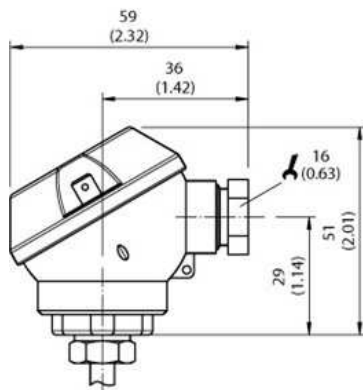

1) Enclosure rating IP per IEC 60529. The enclosure rating classes specified only apply while the pressure transmitter is connected with female connectors that provide the corresponding enclosure rating.

Ambient data

Ambient temperature:	-40 °C ... 125 °C
Storage and transport temperature:	-40 °C ... 60 °C
Shock resistance according to IEC 60751:	500 g
Vibration resistance according to IEC 60751:	3 g

Dimensional drawing housing

With cable gland IP 65