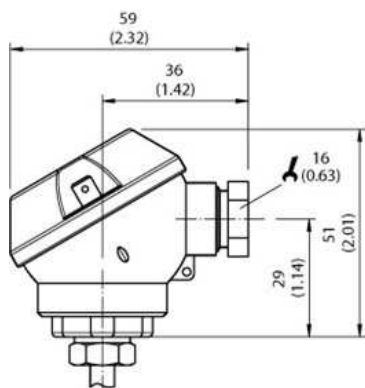

### Mechanics/electronics

Process connection:	Thread G 1/2 B
Insertion length/diameter of probe:	100 mm / 6 mm
Housing material:	Stainless steel 1.4571
Wetted parts:	Stainless steel 1.4571
Electrical connection/enclosure rating <sup>1)</sup> :	Cable gland M16 x 1.5, IP 67
Measuring current:	0.3 mA ... 1 mA
Electrical safety:	Protection class: III, dielectric strength: 100 V
Weight:	Ca. 155 g (depending on configuration)
Supply voltage:	10 V DC ... 35 V DC for variant with transmitter 4 mA ... 20 mA
Protection class III:	✓
CE-conformity:	2004/108/EC, EN 61326-2-3
Pressure resistance:	Max. 120 bar

### Dimensional drawing housing

With cable gland IP 65

With cable gland IP 67

All dimensions in mm (inch)