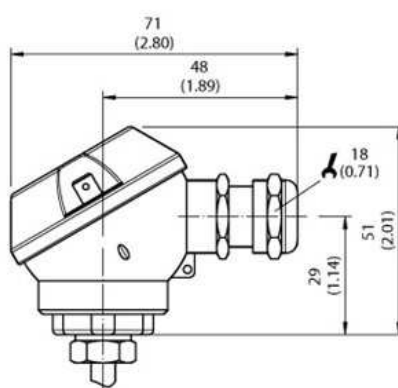

### At a glance

- Pt100 element, accuracy class A according to IEC 60751
- Measuring ranges -50 °C ... 150 °C and -50 °C ... 250 °C
- Wetted parts made from corrosion resistant stainless steel 316L
- Various mechanical adaptations and insertion lengths
- Output signal Pt100 (4-wire)
- Cable gland M16x1.5

### Mechanics/electronics

Process connection:	Thread G 1/2 B
Insertion length/diameter of probe:	100 mm / 6 mm
Housing material:	Stainless steel 1.4571
Wetted parts:	Stainless steel 1.4571
Electrical connection/enclosure rating <sup>1)</sup> :	Cable gland M16 x 1.5, IP 67
Measuring current:	0.3 mA ... 1 mA
Electrical safety:	Protection class: III, dielectric strength: 100 V
Weight:	Ca. 155 g (depending on configuration)
Supply voltage:	10 V DC ... 35 V DC for variant with transmitter 4 mA ... 20 mA
Protection class III:	✓
CE-conformity:	2004/108/EC, EN 61326-2-3
Pressure resistance:	Max. 120 bar

### Dimensional drawing housing

With cable gland IP 65

With cable gland IP 67

All dimensions in mm (inch)

## Dimensional drawing process connection