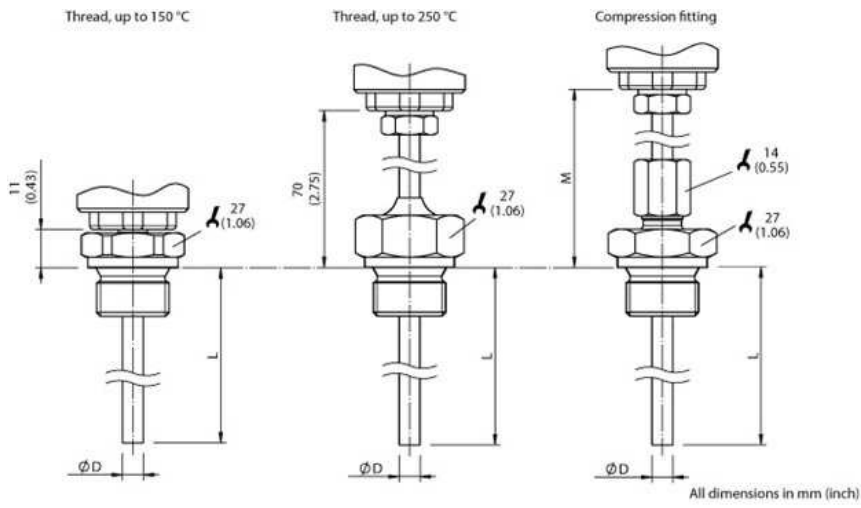

### At a glance

- Pt100 element, accuracy class A according to IEC 60751
- Measuring ranges -50 °C ... 150 °C and -50 °C ... 250 °C
- Wetted parts made from corrosion resistant stainless steel 316L
- Various mechanical adaptations and insertion lengths
- Output signal Pt100 (4-wire)
- Cable gland M16x1.5

### Mechanics/electronics

Process connection:	Thread G 1/2 B
Insertion length/diameter of probe:	100 mm / 6 mm
Housing material:	Stainless steel 1.4571
Wetted parts:	Stainless steel 1.4571
Electrical connection/enclosure rating <sup>1)</sup> :	Cable gland M16 x 1.5, IP 67
Measuring current:	0.3 mA ... 1 mA
Electrical safety:	Protection class: III, dielectric strength: 100 V
Weight:	Ca. 155 g (depending on configuration)
Supply voltage:	10 V DC ... 35 V DC for variant with transmitter 4 mA ... 20 mA
Protection class III:	✓
CE-conformity:	2004/108/EC, EN 61326-2-3
Pressure resistance:	Max. 120 bar

### Dimensional drawing housing

With cable gland IP 65

With cable gland IP 67

All dimensions in mm (inch)

## Dimensional drawing process connection