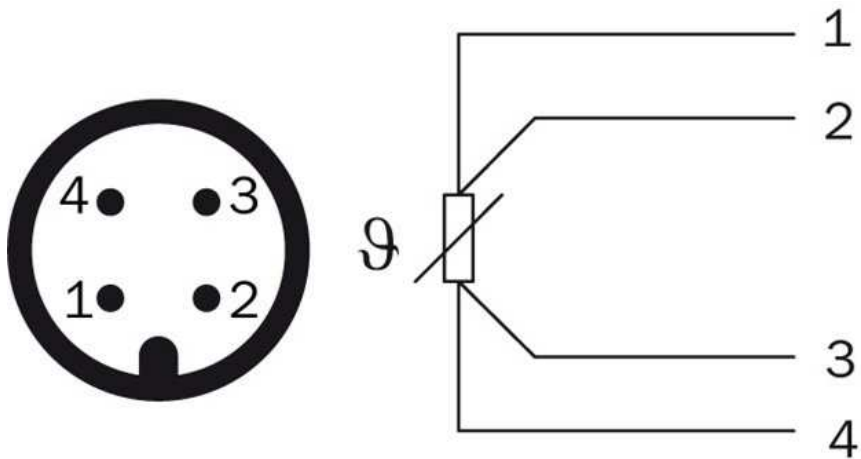

Temperature sensors

TCT-1PAG10503MZ

Model Name > [TCT-1PAG10503MZ](#)
Part No. > [6043165](#)

At a glance

- Pt100 element, accuracy class A according to IEC 60751
- Measuring ranges -50 °C ... 150 °C and -50 °C ... 250 °C
- Wetted parts made from corrosion resistant stainless steel 316L
- Output signal Pt100 (4-wire)
- Various mechanical adaptations and insertion lengths, also available with thermowell
- Circular connector M12x1 (IP 67) or L-connector according to DIN EN 175301-803 A (IP 65)

Mechanics/electronics

Process connection:	Thread G 1/4 B
Insertion length/diameter of probe:	50 mm/3 mm
Housing material:	Stainless steel 1.4571
Wetted parts:	Stainless steel 1.4571
Electrical connection/enclosure rating ¹⁾ :	Plug M12 x 1, 4-pin, IP 67
Measuring current:	0.3 mA ... 1 mA
Electrical safety:	Protection class: III, dielectric strength: 500 V
Weight:	Ca. 145 g (depending on configuration)
Supply voltage:	10 V DC ... 36 V DC for variant with transmitter 4 mA ... 20 mA
Protection class III:	✓
CE-conformity:	2004/108/EC, EN 61326-2-3

With circular connector M12x1

With L-connector (DIN EN 175301-803 A)

All dimensions in mm (inch)

Dimensional drawing process connection

Connection type

Australia

Phone +61 3 9457 0600
1800 33 48 02 – tollfree
E-Mail sales@sick.com.au