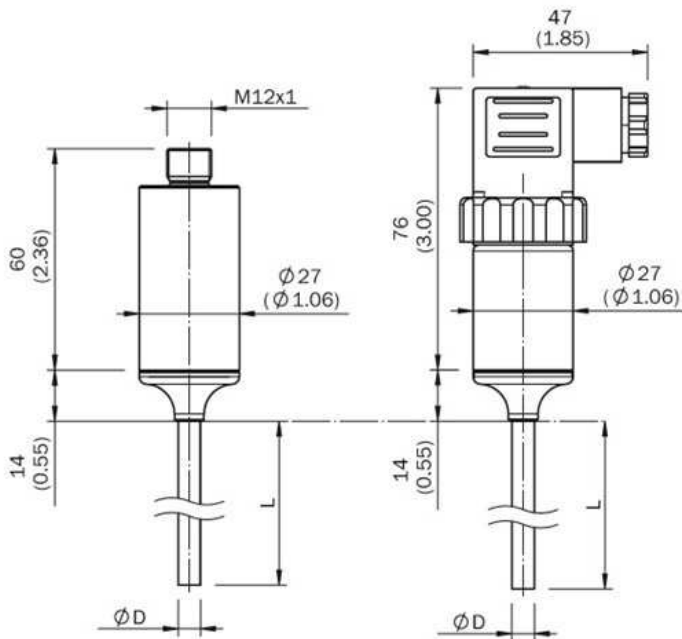

Temperature sensors

TCT-1PAG10503MZ

Model Name > [TCT-1PAG10503MZ](#)
Part No. > [6043165](#)

At a glance

- Pt100 element, accuracy class A according to IEC 60751
- Measuring ranges -50 °C ... 150 °C and -50 °C ... 250 °C
- Wetted parts made from corrosion resistant stainless steel 316L
- Output signal Pt100 (4-wire)
- Various mechanical adaptations and insertion lengths, also available with thermowell
- Circular connector M12x1 (IP 67) or L-connector according to DIN EN 175301-803 A (IP 65)

Mechanics/electronics

Process connection:	Thread G 1/4 B
Insertion length/diameter of probe:	50 mm/3 mm
Housing material:	Stainless steel 1.4571
Wetted parts:	Stainless steel 1.4571
Electrical connection/enclosure rating ¹⁾ :	Plug M12 x 1, 4-pin, IP 67
Measuring current:	0.3 mA ... 1 mA
Electrical safety:	Protection class: III, dielectric strength: 500 V
Weight:	Ca. 145 g (depending on configuration)
Supply voltage:	10 V DC ... 36 V DC for variant with transmitter 4 mA ... 20 mA
Protection class III:	✓
CE-conformity:	2004/108/EC, EN 61326-2-3

Ambient data

Ambient temperature: -40 °C ... 125 °C

Storage and transport temperature: -40 °C ... 85 °C

Shock resistance according to IEC 60751: 500 g

Vibration resistance according to IEC 60751: 3 g

Dimensional drawing housing

With circular connector M12x1

With L-connector (DIN EN 175301-803 A)

All dimensions in mm (inch)

Dimensional drawing process connection

Connection type

Australia

Phone +61 3 9457 0600
1800 33 48 02 – tollfree
E-Mail sales@sick.com.au