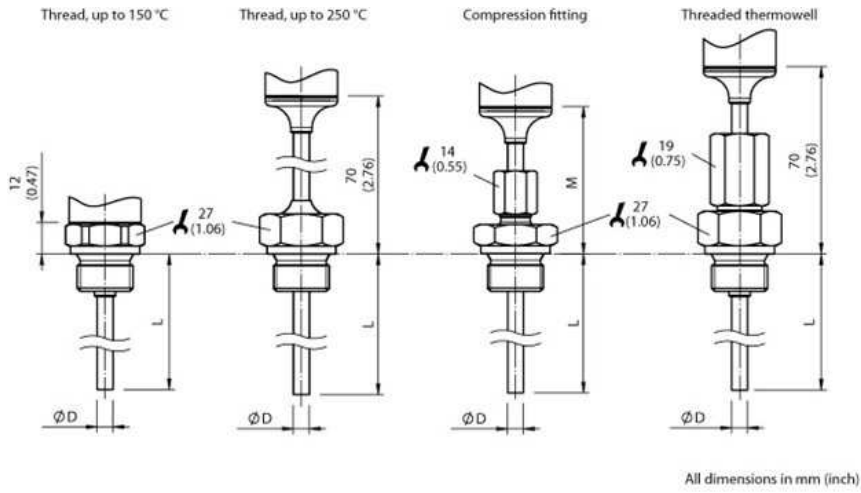

Temperature sensors

TCT-1PAG10503MZ

Model Name > [TCT-1PAG10503MZ](#)
Part No. > [6043165](#)

At a glance

- Pt100 element, accuracy class A according to IEC 60751
- Measuring ranges -50 °C ... 150 °C and -50 °C ... 250 °C
- Wetted parts made from corrosion resistant stainless steel 316L
- Output signal Pt100 (4-wire)
- Various mechanical adaptations and insertion lengths, also available with thermowell
- Circular connector M12x1 (IP 67) or L-connector according to DIN EN 175301-803 A (IP 65)

Mechanics/electronics

Process connection:	Thread G 1/4 B
Insertion length/diameter of probe:	50 mm/3 mm
Housing material:	Stainless steel 1.4571
Wetted parts:	Stainless steel 1.4571
Electrical connection/enclosure rating ¹⁾ :	Plug M12 x 1, 4-pin, IP 67
Measuring current:	0.3 mA ... 1 mA
Electrical safety:	Protection class: III, dielectric strength: 500 V
Weight:	Ca. 145 g (depending on configuration)
Supply voltage:	10 V DC ... 36 V DC for variant with transmitter 4 mA ... 20 mA
Protection class III:	✓
CE-conformity:	2004/108/EC, EN 61326-2-3

Ambient data

Ambient temperature: -40 °C ... 125 °C

Storage and transport temperature: -40 °C ... 85 °C

Shock resistance according to IEC 60751: 500 g

Vibration resistance according to IEC 60751: 3 g

Dimensional drawing housing

With circular connector M12x1

With L-connector (DIN EN 175301-803 A)

All dimensions in mm (inch)

Dimensional drawing process connection

Connection type

Australia

Phone +61 3 9457 0600
1800 33 48 02 – tollfree
E-Mail sales@sick.com.au