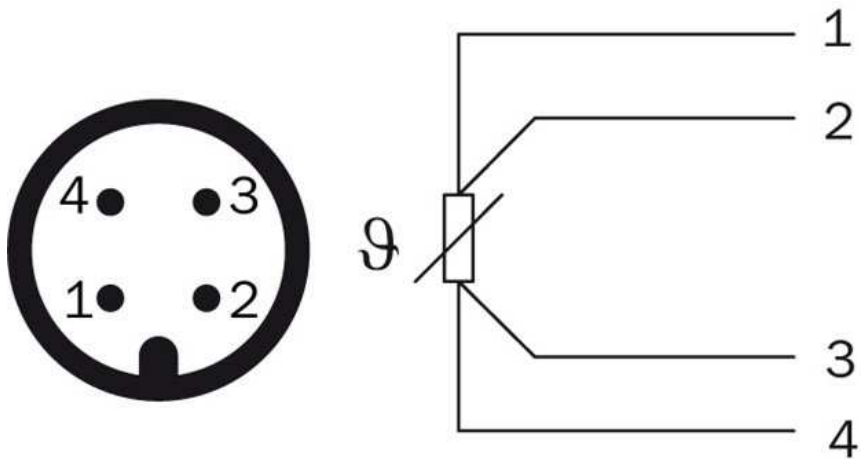

Temperature sensors

TCT-1PATE2506MZ

Model Name > [TCT-1PATE2506MZ](#)
Part No. > [6043199](#)

**At a glance**

- Pt100 element, accuracy class A according to IEC 60751
- Measuring ranges -50 °C ... 150 °C and -50 °C ... 250 °C
- Wetted parts made from corrosion resistant stainless steel 316L
- Output signal Pt100 (4-wire)
- Various mechanical adaptations and insertion lengths, also available with thermowell
- Circular connector M12x1 (IP 67) or L-connector according to DIN EN 175301-803 A (IP 65)

Mechanics/electronics

Process connection:	Thermowell G 1/2 B
Insertion length/diameter of probe:	250 mm/6 mm
Housing material:	Stainless steel 1.4571
Wetted parts:	Stainless steel 1.4571
Electrical connection/enclosure rating ¹⁾ :	Plug M12 x 1, 4-pin, IP 67
Measuring current:	0.3 mA ... 1 mA
Electrical safety:	Protection class: III, dielectric strength: 500 V
Weight:	Ca. 145 g (depending on configuration)
Supply voltage:	10 V DC ... 36 V DC for variant with transmitter 4 mA ... 20 mA
Protection class III:	✓
CE-conformity:	2004/108/EC, EN 61326-2-3

With circular connector M12x1

With L-connector (DIN EN 175301-803 A)

All dimensions in mm (inch)

Dimensional drawing process connection

Connection type

Australia

Phone +61 3 9457 0600
1800 33 48 02 – tollfree
E-Mail sales@sick.com.au