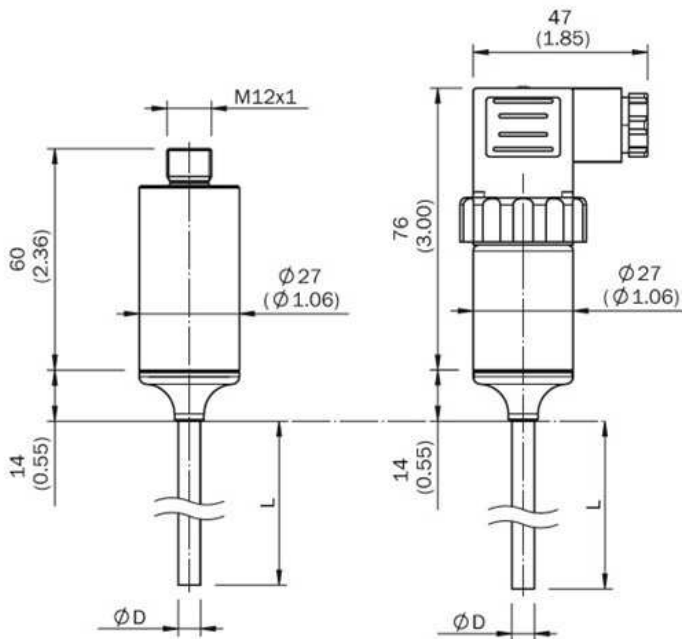

Pressure resistance:

Max. 220 bar

1) Enclosure rating IP per IEC 60529. The enclosure rating classes specified only apply while the pressure transmitter is connected with female connectors that provide the corresponding enclosure rating.

Ambient data

Ambient temperature: -40 °C ... 125 °C
Storage and transport temperature: -40 °C ... 85 °C
Shock resistance according to IEC 60751: 500 g
Vibration resistance according to IEC 60751: 3 g

Dimensional drawing housing

With circular connector M12x1

With L-connector (DIN EN 175301-803 A)

All dimensions in mm (inch)