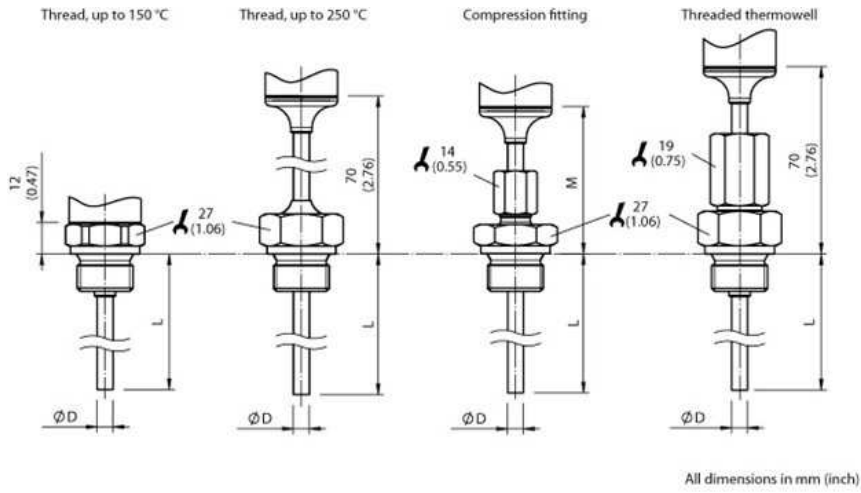

Temperature sensors

TCT-1PATE2506MZ

Model Name > [TCT-1PATE2506MZ](#)
Part No. > [6043199](#)

**At a glance**

- Pt100 element, accuracy class A according to IEC 60751
- Measuring ranges -50 °C ... 150 °C and -50 °C ... 250 °C
- Wetted parts made from corrosion resistant stainless steel 316L
- Output signal Pt100 (4-wire)
- Various mechanical adaptations and insertion lengths, also available with thermowell
- Circular connector M12x1 (IP 67) or L-connector according to DIN EN 175301-803 A (IP 65)

Mechanics/electronics

Process connection:	Thermowell G 1/2 B
Insertion length/diameter of probe:	250 mm/6 mm
Housing material:	Stainless steel 1.4571
Wetted parts:	Stainless steel 1.4571
Electrical connection/enclosure rating ¹⁾ :	Plug M12 x 1, 4-pin, IP 67
Measuring current:	0.3 mA ... 1 mA
Electrical safety:	Protection class: III, dielectric strength: 500 V
Weight:	Ca. 145 g (depending on configuration)
Supply voltage:	10 V DC ... 36 V DC for variant with transmitter 4 mA ... 20 mA
Protection class III:	✓
CE-conformity:	2004/108/EC, EN 61326-2-3

Ambient data

Ambient temperature: -40 °C ... 125 °C
Storage and transport temperature: -40 °C ... 85 °C
Shock resistance according to IEC 60751: 500 g
Vibration resistance according to IEC 60751: 3 g

Dimensional drawing housing

With circular connector M12x1

With L-connector (DIN EN 175301-803 A)

All dimensions in mm (inch)

Dimensional drawing process connection

Connection type

Australia

Phone +61 3 9457 0600
1800 33 48 02 – tollfree
E-Mail sales@sick.com.au