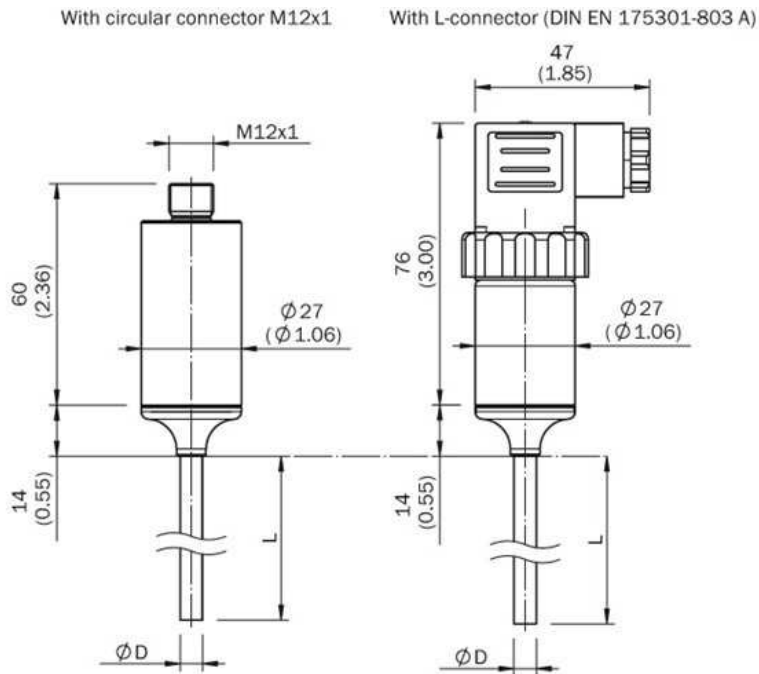

Temperature sensors

TCT-1PAPE0253LZ

Model Name > [TCT-1PAPE0253LZ](#)
Part No. > [6043273](#)

At a glance

- Pt100 element, accuracy class A according to IEC 60751
- Measuring ranges -50 °C ... 150 °C and -50 °C ... 250 °C
- Wetted parts made from corrosion resistant stainless steel 316L
- Output signal Pt100 (4-wire)
- Various mechanical adaptations and insertion lengths, also available with thermowell
- Circular connector M12x1 (IP 67) or L-connector according to DIN EN 175301-803 A (IP 65)

Mechanics/electronics

Process connection:	Compression fitting G 1/2 B, PTFE ferrule
Insertion length/diameter of probe:	25 mm/3 mm
Housing material:	Stainless steel 1.4571
Wetted parts:	Stainless steel 1.4571
Electrical connection/enclosure rating ¹⁾ :	L-connector (DIN EN 175301-803 A), 4 pin, IP 65
Measuring current:	0.3 mA ... 1 mA
Electrical safety:	Protection class: III, dielectric strength: 500 V
Weight:	Ca. 145 g (depending on configuration)
Supply voltage:	10 V DC ... 36 V DC for variant with transmitter 4 mA ... 20 mA
Protection class III:	✓
CE-conformity:	2004/108/EC, EN 61326-2-3

Pressure resistance:

Max. 40 bar with supplied compression fitting with PTFE ferrule

1) Enclosure rating IP per IEC 60529. The enclosure rating classes specified only apply while the pressure transmitter is connected with female connectors that provide the corresponding enclosure rating.

All dimensions in mm (inch)

Dimensional drawing process connection

Mit Rundsteckverbinder M12x1

Mit Winkelstecker (DIN EN 175301-803 A)

Alle Maße in mm

Connection type

Australia

Phone +61 3 9457 0600
1800 33 48 02 – tollfree
E-Mail sales@sick.com.au