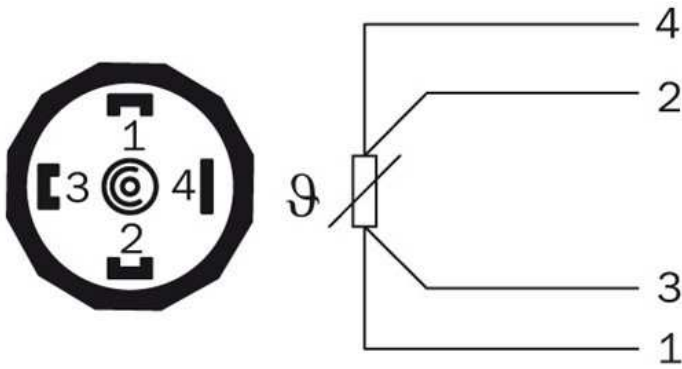

Mechanics/electronics

Process connection:	Compression fitting G 1/2 B, PTFE ferrule
Insertion length/diameter of probe:	25 mm/3 mm
Housing material:	Stainless steel 1.4571
Wetted parts:	Stainless steel 1.4571
Electrical connection/enclosure rating ¹⁾ :	L-connector (DIN EN 175301-803 A), 4 pin, IP 65
Measuring current:	0.3 mA ... 1 mA
Electrical safety:	Protection class: III, dielectric strength: 500 V
Weight:	Ca. 145 g (depending on configuration)
Supply voltage:	10 V DC ... 36 V DC for variant with transmitter 4 mA ... 20 mA
Protection class III:	✓
CE-conformity:	2004/108/EC, EN 61326-2-3

All dimensions in mm (inch)

Dimensional drawing process connection

Mit Rundsteckverbinder M12x1

Mit Winkelstecker (DIN EN 175301-803 A)

Alle Maße in mm

Connection type

Australia

Phone +61 3 9457 0600
1800 33 48 02 – tollfree
E-Mail sales@sick.com.au