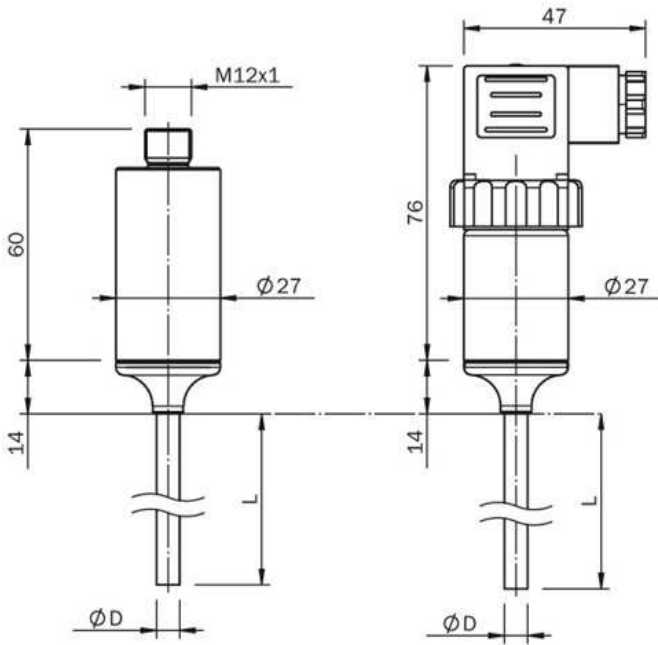

Temperature sensors

TCT-1PAPE0253LZ

Model Name > [TCT-1PAPE0253LZ](#)
Part No. > [6043273](#)

At a glance

- Pt100 element, accuracy class A according to IEC 60751
- Measuring ranges -50 °C ... 150 °C and -50 °C ... 250 °C
- Wetted parts made from corrosion resistant stainless steel 316L
- Output signal Pt100 (4-wire)
- Various mechanical adaptations and insertion lengths, also available with thermowell
- Circular connector M12x1 (IP 67) or L-connector according to DIN EN 175301-803 A (IP 65)

Mechanics/electronics

Process connection:	Compression fitting G 1/2 B, PTFE ferrule
Insertion length/diameter of probe:	25 mm/3 mm
Housing material:	Stainless steel 1.4571
Wetted parts:	Stainless steel 1.4571
Electrical connection/enclosure rating ¹⁾ :	L-connector (DIN EN 175301-803 A), 4 pin, IP 65
Measuring current:	0.3 mA ... 1 mA
Electrical safety:	Protection class: III, dielectric strength: 500 V
Weight:	Ca. 145 g (depending on configuration)
Supply voltage:	10 V DC ... 36 V DC for variant with transmitter 4 mA ... 20 mA
Protection class III:	✓
CE-conformity:	2004/108/EC, EN 61326-2-3

Ambient data

Ambient temperature: -40 °C ... 85 °C
Storage and transport temperature: -40 °C ... 85 °C
Shock resistance according to IEC 60751: 500 g
Vibration resistance according to IEC 60751: 3 g

Dimensional drawing housing

All dimensions in mm (inch)

Dimensional drawing process connection

Mit Rundsteckverbinder M12x1

Mit Winkelstecker (DIN EN 175301-803 A)

Alle Maße in mm

Connection type

Australia

Phone +61 3 9457 0600
1800 33 48 02 – tollfree
E-Mail sales@sick.com.au