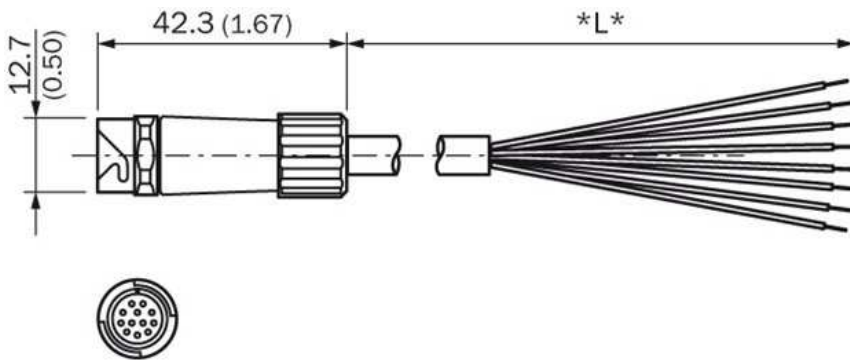

Dimensional drawing