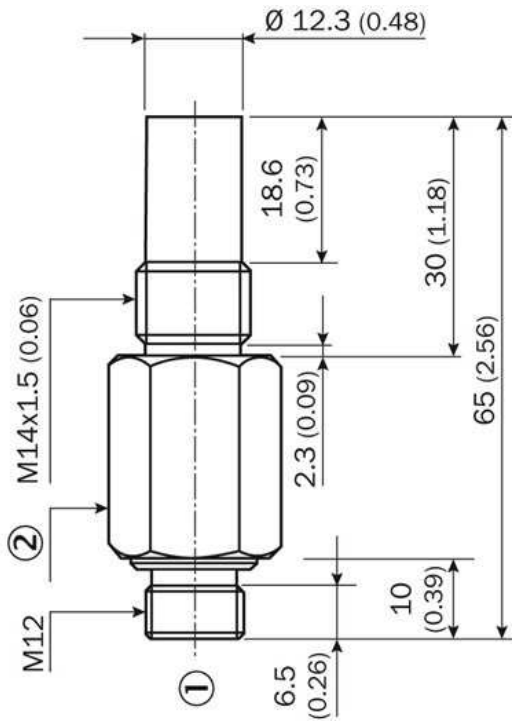

Features

Design:	Cylindrical
Thread size:	M14 x 1.5
Sensing range Sn:	3 mm
Assured sensing range Sa:	2.4 mm
Pressure resistance:	≤ 500 bar
Installation type:	Flush
Switching frequency:	500 Hz
Output type:	NPN
Output function:	NC
Electrical wiring:	DC 3-wire
Enclosure rating:	IP 68 ¹⁾
Electrical connection:	Connector M12, 4-pin

¹⁾ Sensing face

Mechanics/electronics

Supply voltage:	10 V DC ... 30 V DC
Vacuum resistance:	10-8Torr ¹⁾
Residual ripple:	≤ 20 % ²⁾
Voltage drop:	≤ 2 V ³⁾
Power consumption:	≤ 10 mA ⁴⁾
Time delay before availability:	≤ 50 ms
Hysteresis:	1 % ... 15 % ⁵⁾
Repeatability:	≤ 4 % ^{6) 7)}
Temperature drift (of Sr):	15 %
EMC:	According to EN 60947-5-2 ⁸⁾
Output current I _a :	≤ 200 mA
Short-circuit protection:	✓
Reverse polarity protection:	✓
Power-up pulse protection:	-
Shock and vibration resistance:	30 g, 11 ms/10 ... 55 Hz, 1 mm
Ambient temperature operation:	-25 °C ... +80 °C
Housing material:	Stainless steel, V4A
Housing cap material:	Ceramics, ZrO ₂
Size sealing ring:	11.5 mm x 2.0 mm
Material sealing ring:	NBR
Housing length:	65 mm
Thread length:	11 mm
Tightening torque, max.:	≤ 70 Nm

¹⁾ Front ²⁾ Of V ³⁾ S ⁴⁾ With I_a = 200 mA ⁵⁾ Without load ^{6) 7)} Typ. 8% ⁸⁾ IEC61000-4-4: 1kV

Reduction factors

Note:	The values are reference values which may vary
Carbon steel St37 (Fe):	1
Stainless steel (V2A, 304):	Ca. 0.85
Copper (Cu):	Ca. 0
Aluminum (Al):	Ca. 0
Brass (Br):	Ca. 0.15

Installation note

Remark:	Associated graphic see "Installation"
---------	---------------------------------------

Dimensional drawing

- |1| Connector M12, 4-pin
- |2| width across 19

Connection diagram

Australia