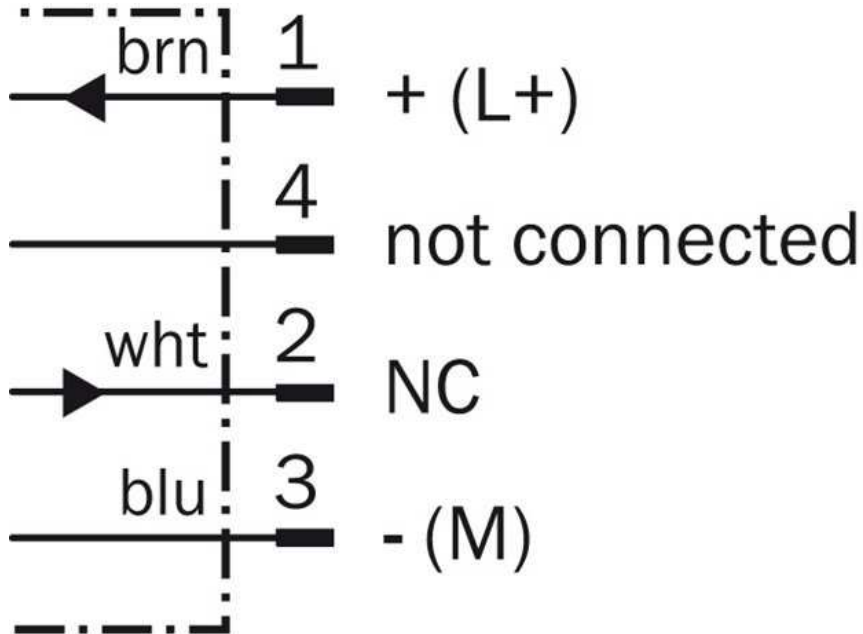

¹⁾ Sensing face

Mechanics/electronics

Supply voltage:	10 V DC ... 30 V DC
Vacuum resistance:	10-8Torr ¹⁾
Residual ripple:	≤ 20 % ²⁾
Voltage drop:	≤ 2 V ³⁾
Power consumption:	≤ 10 mA ⁴⁾
Time delay before availability:	≤ 50 ms
Hysteresis:	1 % ... 15 % ⁵⁾
Repeatability:	≤ 4 % ^{6) 7)}
Temperature drift (of Sr):	15 %
EMC:	According to EN 60947-5-2 ⁸⁾
Output current I _a :	≤ 200 mA
Short-circuit protection:	✓
Reverse polarity protection:	✓
Power-up pulse protection:	-
Shock and vibration resistance:	30 g, 11 ms/10 ... 55 Hz, 1 mm
Ambient temperature operation:	-25 °C ... +80 °C
Housing material:	Stainless steel, V4A
Housing cap material:	Ceramics, ZrO ₂
Size sealing ring:	11.5 mm x 2.0 mm
Material sealing ring:	NBR
Housing length:	65 mm
Thread length:	11 mm
Tightening torque, max.:	≤ 70 Nm

Installation note

Remark:	Associated graphic see "Installation"
---------	---------------------------------------

Dimensional drawing

- |1| Connector M12, 4-pin
- |2| width across 19

Connection diagram

Australia