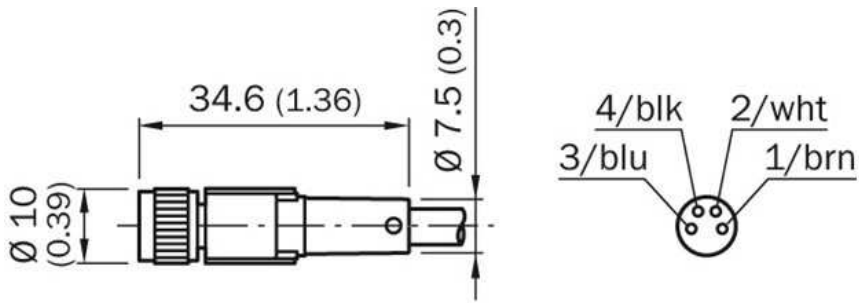

Dimensional drawing