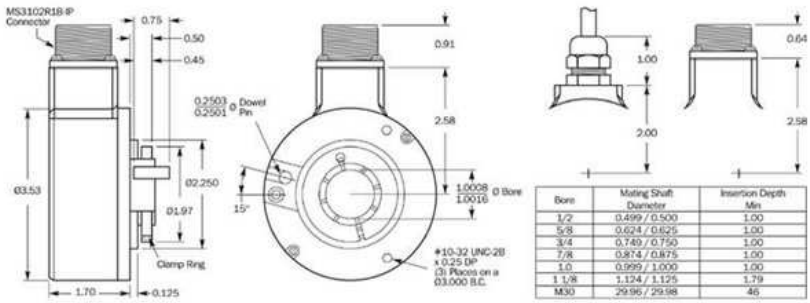

Dimensional drawing