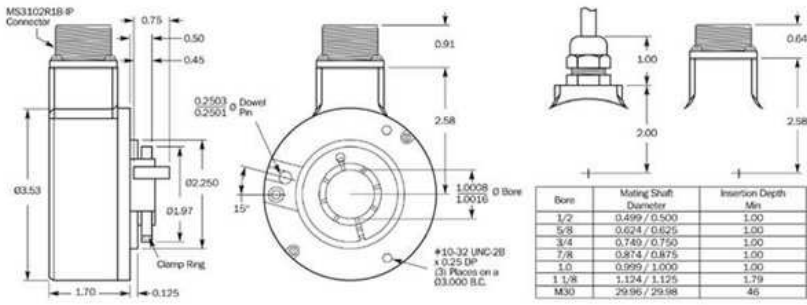

Dimensional drawing