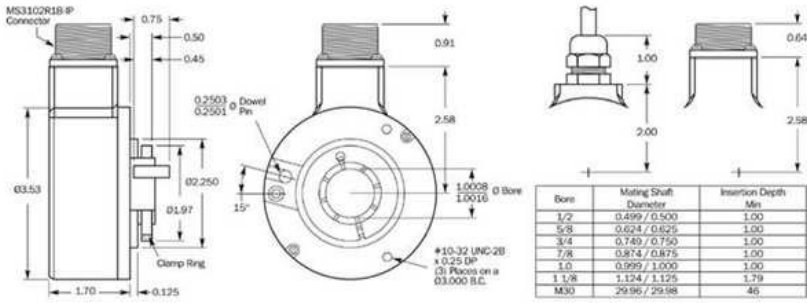

Dimensional drawing