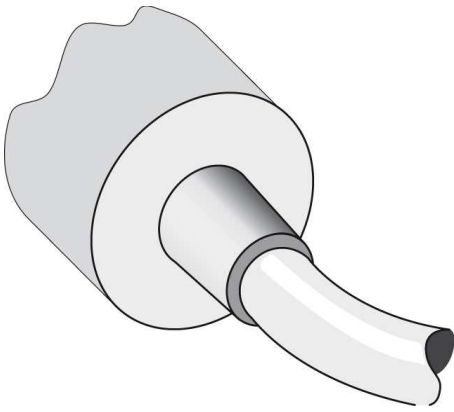

| | |
|---------------------------------|--------------------------------|
| Cable material: | PVC |
| Conductor cross-section: | 0.5 mm ² |
| Wire-break protection: | 0 |
| Short-circuit protection: | ✓ |
| Reverse polarity protection: | ✓ |
| Power-up pulse protection: | ✓ |
| Shock and vibration resistance: | 30 g, 11 ms/10 ... 55 Hz, 1 mm |
| Ambient temperature operation: | -25 °C ... 70 °C |
| Housing material: | Metal, Nickel-plated brass |
| Housing cap material: | Plastic |
| Housing length: | 60 mm |
| Thread length: | 38 mm |
| Tightening torque, max.: | 60 Nm |

Installation note

Dimensional drawing

All dimensions in mm (inch)

Connection diagram

Connection type

Australia

Phone +61 3 9457 0600
1800 33 48 02 – tollfree
E-Mail sales@sick.com.au

Belgium/Luxembourg