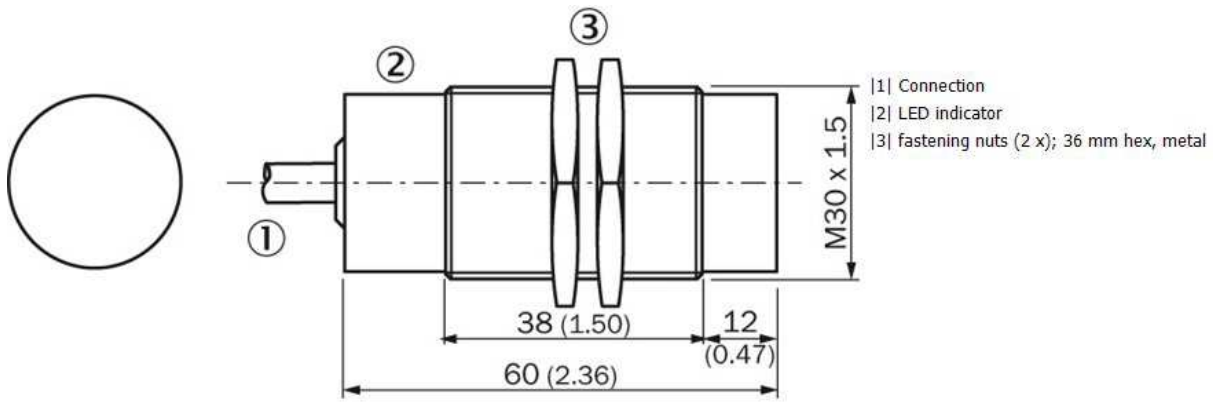

Dimensional drawing