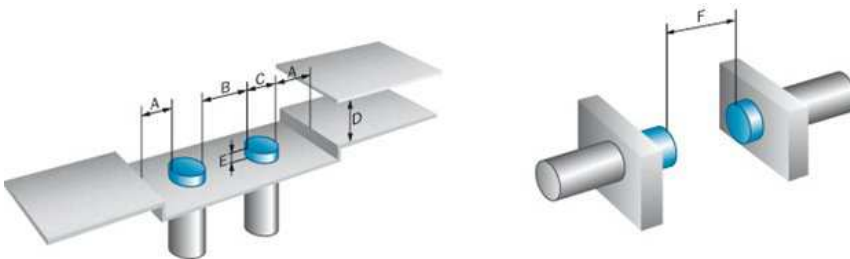

Cable material:	PVC
Conductor cross-section:	0.5 mm²
Wire-break protection:	0
Short-circuit protection:	✓
Reverse polarity protection:	✓
Power-up pulse protection:	✓
Shock and vibration resistance:	30 g, 11 ms/10 ... 55 Hz, 1 mm
Ambient temperature operation:	-25 °C ... 70 °C
Housing material:	Metal, Nickel-plated brass
Housing cap material:	Plastic
Housing length:	60 mm
Thread length:	38 mm
Tightening torque, max.:	60 Nm

1) Of V_S 2) At I_a max 3) Without load 4) Ub and Ta constant 5) Of Sr

Installation note

A:	20 mm
B:	60 mm
C:	30 mm
D:	60 mm
E:	20 mm
F:	160 mm
Remark:	Associated graphic see "Installation"

Installation note