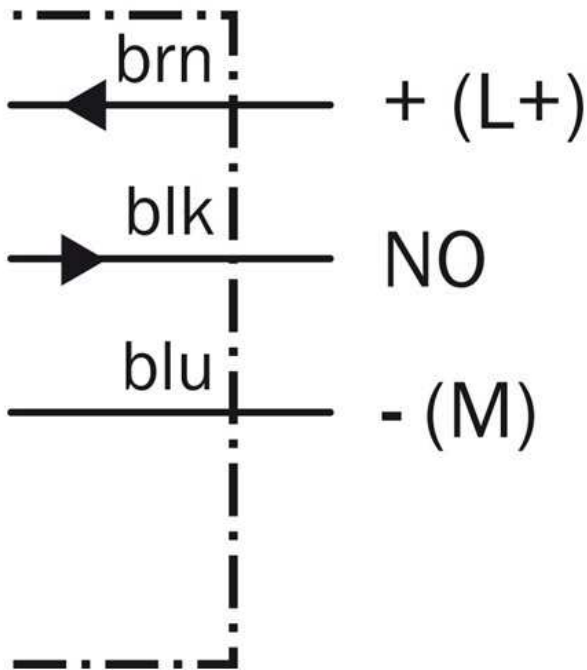

Connection diagram